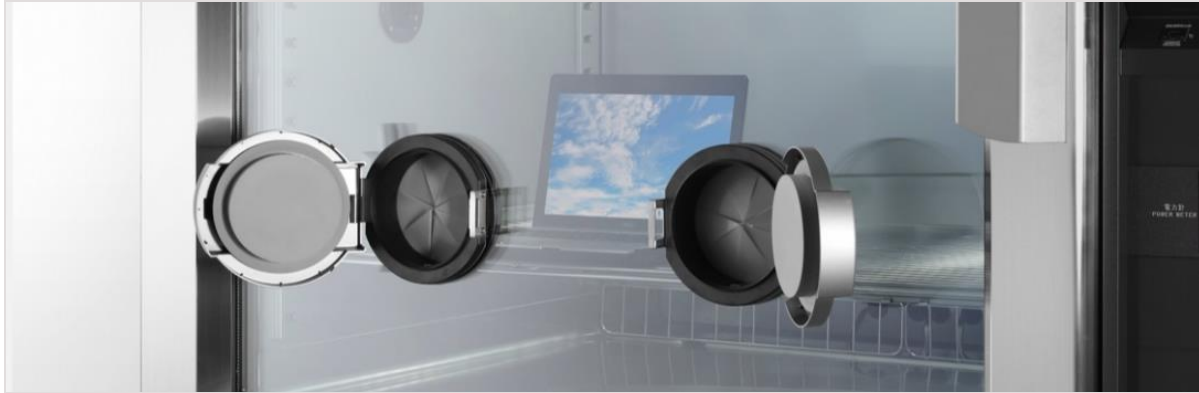

Get Started With Platinous Test Chambers Today

Unitemp is the exclusive UK distributor for the renowned ESPEC cabinets. Our goal is to provide you with the most responsive and accurate environmental testing solutions. Explore the Platinous Test Chambers series today and discover how you can achieve precise results while saving energy and resources.

[Find Out More About Platinous Test Chambers >>](#)

We Have The Cabinet To Fit Your Application

Whatever your requirement, Unitemp and Espec have the perfect solution.

ESPEC deliver quality construction and innovative designs. Many of the environmental test chambers built include optional features or customisation to exactly fit a customer's application.