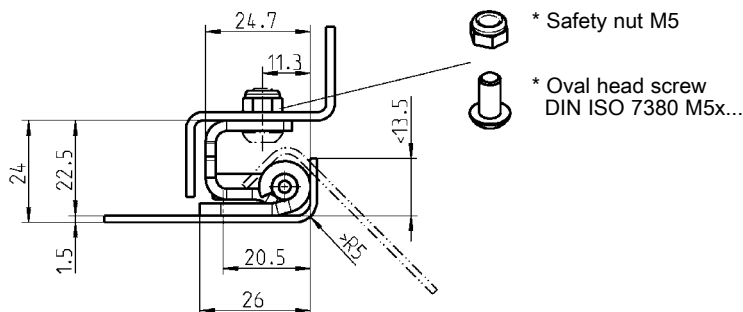

135° stainless steel hinge with captive pin

PROGRAM 1056, 1079

135° hinge for single cabinets for 24 mm door return

* not included

135° hinge AISI 304; pin AISI 303; shaft clamping ring POM red

Fixing points according to common standards