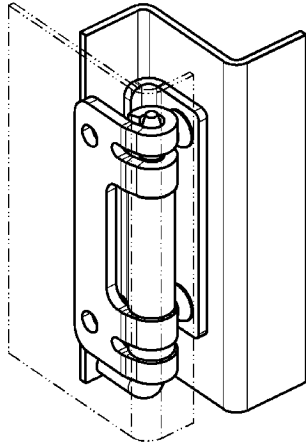

135° stainless steel hinge with captive pin

PROGRAM 1056, 1079

135° hinge for single cabinets for 24 mm door return

* not included

135° hinge AISI 304; pin AISI 303; shaft clamping ring POM red

Fixing points according to common standards