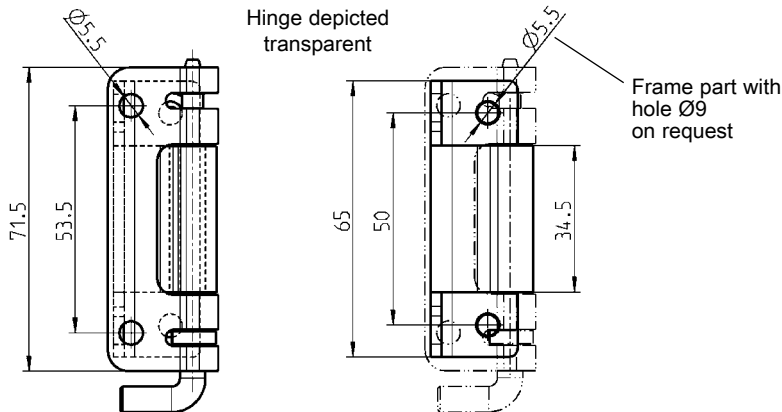

135° stainless steel hinge with captive pin

PROGRAM 1056, 1079

135° hinge for single cabinets for 24 mm door return

* not included

135° hinge AISI 304; pin AISI 303; shaft clamping ring POM red

Fixing points according to common standards