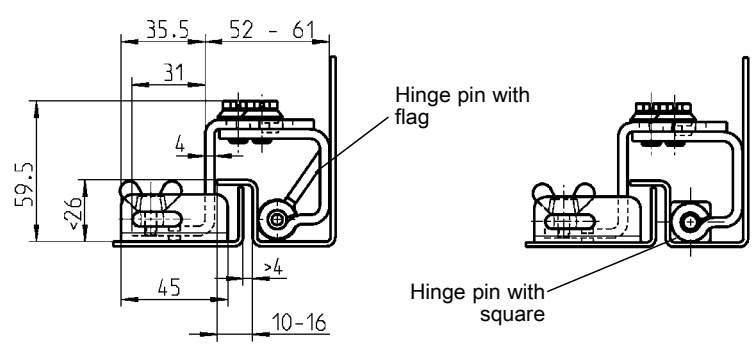

90° concealed hinge

PROGRAM 1046

Concealed hinge m.s. zinc pl., weld-on parts m.s. raw or AISI 304 and AISI 303

	m.s.	AISI 304
hinge pin with flag	1046-U1	1046-U5
Hinge pin with square (17x50)	1046-U3	-

Concealed hinge m.s. zinc pl., weld-on parts m.s. raw

hinge pin with flag	1046-U2
hinge pin with square (17x50)	1046-U4