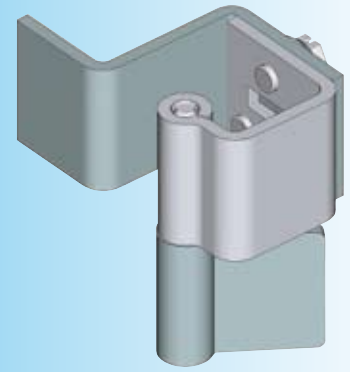

90° concealed hinge

PROGRAM 1046

Concealed hinge m.s. zinc pl., weld-on parts m.s. raw or AISI 304 and AISI 303

	m.s.	AISI 304
hinge pin with flag	1046-U1	1046-U5
Hinge pin with square (17x50)	1046-U3	-

Concealed hinge m.s. zinc pl., weld-on parts m.s. raw

hinge pin with flag	1046-U2
hinge pin with square (17x50)	1046-U4