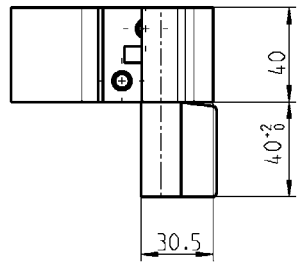

90° concealed hinge

PROGRAM 1046

Concealed hinge m.s. zinc pl., weld-on parts m.s. raw or AISI 304 and AISI 303

	m.s.	AISI 304
hinge pin with flag	1046-U1	1046-U5
Hinge pin with square (17x50)	1046-U3	-

Concealed hinge m.s. zinc pl., weld-on parts m.s. raw

hinge pin with flag	1046-U2
hinge pin with square (17x50)	1046-U4