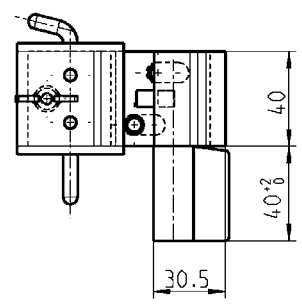

90° concealed hinge

PROGRAM 1046

Concealed hinge m.s. zinc pl., weld-on parts m.s. raw or AISI 304 and AISI 303

	m.s.	AISI 304
hinge pin with flag	1046-U1	1046-U5
Hinge pin with square (17x50)	1046-U3	-

Concealed hinge m.s. zinc pl., weld-on parts m.s. raw

hinge pin with flag	1046-U2
hinge pin with square (17x50)	1046-U4