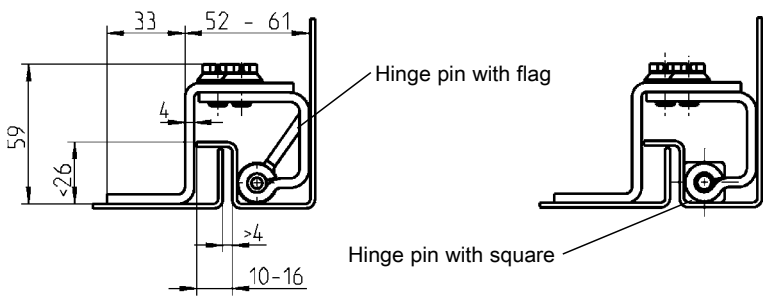

90° concealed hinge

PROGRAM 1046

Concealed hinge m.s. zinc pl., weld-on parts m.s. raw or AISI 304 and AISI 303

	m.s.	AISI 304
hinge pin with flag	1046-U1	1046-U5
Hinge pin with square (17x50)	1046-U3	-

Concealed hinge m.s. zinc pl., weld-on parts m.s. raw

hinge pin with flag	1046-U2
hinge pin with square (17x50)	1046-U4