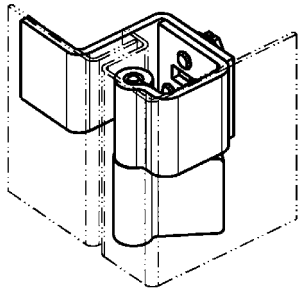

90° concealed hinge

PROGRAM 1046

Concealed hinge m.s. zinc pl., weld-on parts m.s. raw or AISI 304 and AISI 303

	m.s.	AISI 304
hinge pin with flag	1046-U1	1046-U5
Hinge pin with square (17x50)	1046-U3	-

Concealed hinge m.s. zinc pl., weld-on parts m.s. raw

hinge pin with flag	1046-U2
hinge pin with square (17x50)	1046-U4