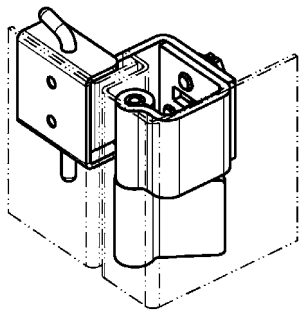

90° concealed hinge

PROGRAM 1046

Concealed hinge m.s. zinc pl., weld-on parts m.s. raw or AISI 304 and AISI 303

	m.s.	AISI 304
hinge pin with flag	1046-U1	1046-U5
Hinge pin with square (17x50)	1046-U3	-

Concealed hinge m.s. zinc pl., weld-on parts m.s. raw

hinge pin with flag	1046-U2
hinge pin with square (17x50)	1046-U4