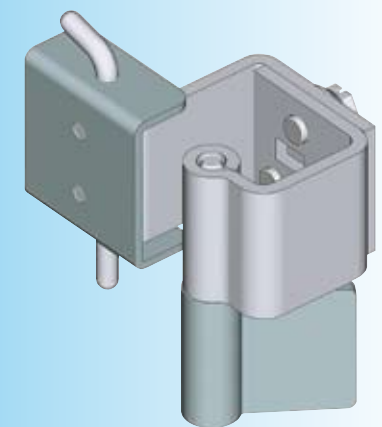

90° concealed hinge

PROGRAM 1046

Concealed hinge m.s. zinc pl., weld-on parts m.s. raw or AISI 304 and AISI 303

	m.s.	AISI 304
hinge pin with flag	1046-U1	1046-U5
Hinge pin with square (17x50)	1046-U3	-

Concealed hinge m.s. zinc pl., weld-on parts m.s. raw

hinge pin with flag	1046-U2
hinge pin with square (17x50)	1046-U4