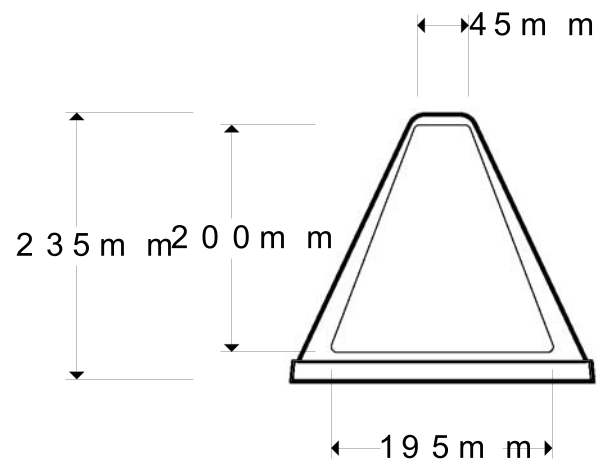

SOM 12 (Top Hat)

Magnetic Roof Sign

A small neat roof sign

Ideal for displaying an L Plate or P Plate

Can also fit a small ADI or Pass Plus sticker on the sided

www.topnotchsigns.co.uk

Tel 023 9252 0333

Graphic area
sides

Graphic area
from / back

view from above