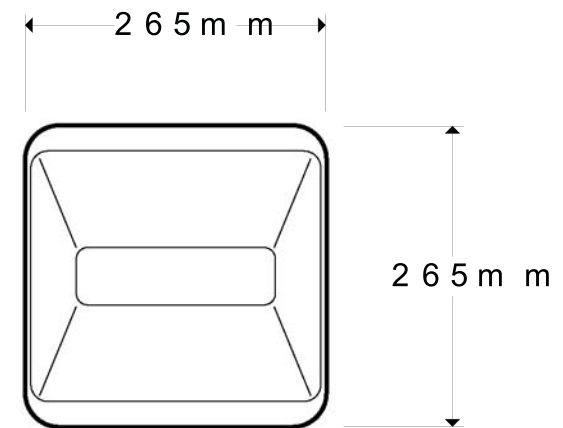

SOM 12 (Top Hat)

Magnetic Roof Sign

A small neat roof sign

Ideal for displaying an L Plate or P Plate

Can also fit a small ADI or Pass Plus sticker on the sided

www.topnotchsigns.co.uk

Tel 023 9252 0333

Graphic area
sides

Graphic area
from / back

view from above