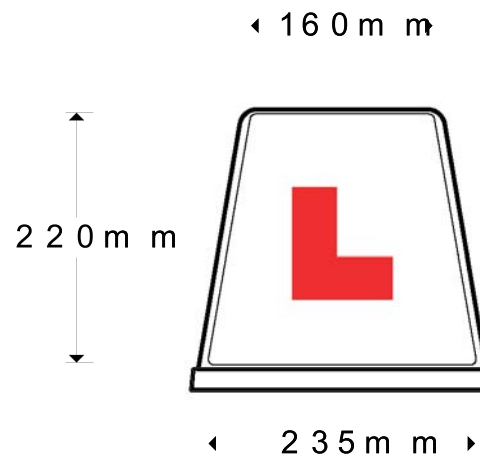

SOM 12 (Top Hat)

Magnetic Roof Sign

A small neat roof sign

Ideal for displaying an L Plate or P Plate

Can also fit a small ADI or Pass Plus sticker on the sided

www.topnotchsigns.co.uk

Tel 023 9252 0333

Graphic area
sides

Graphic area
from / back

view from above