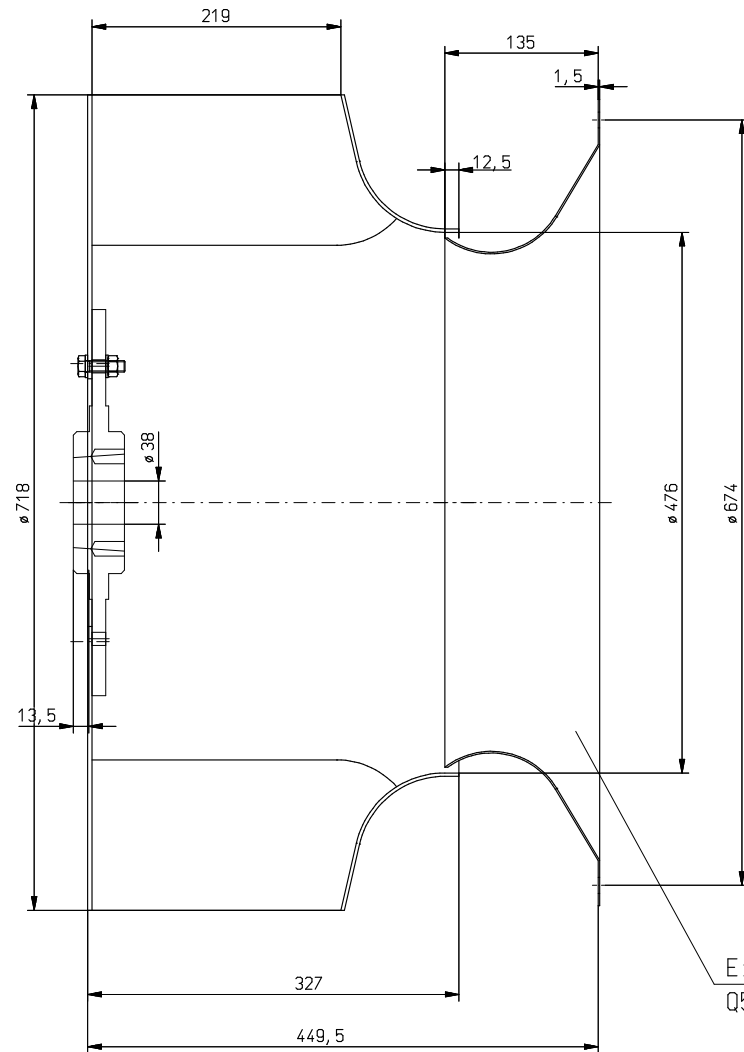

# Aluminium Impellers for spraybooth ventilation

—  
LRHF Diagrams 280-800Ø

R63-28019 - 280 $\phi$   
Backward Curved W Impeller with hub

Einströmdüse  
Q51-63015