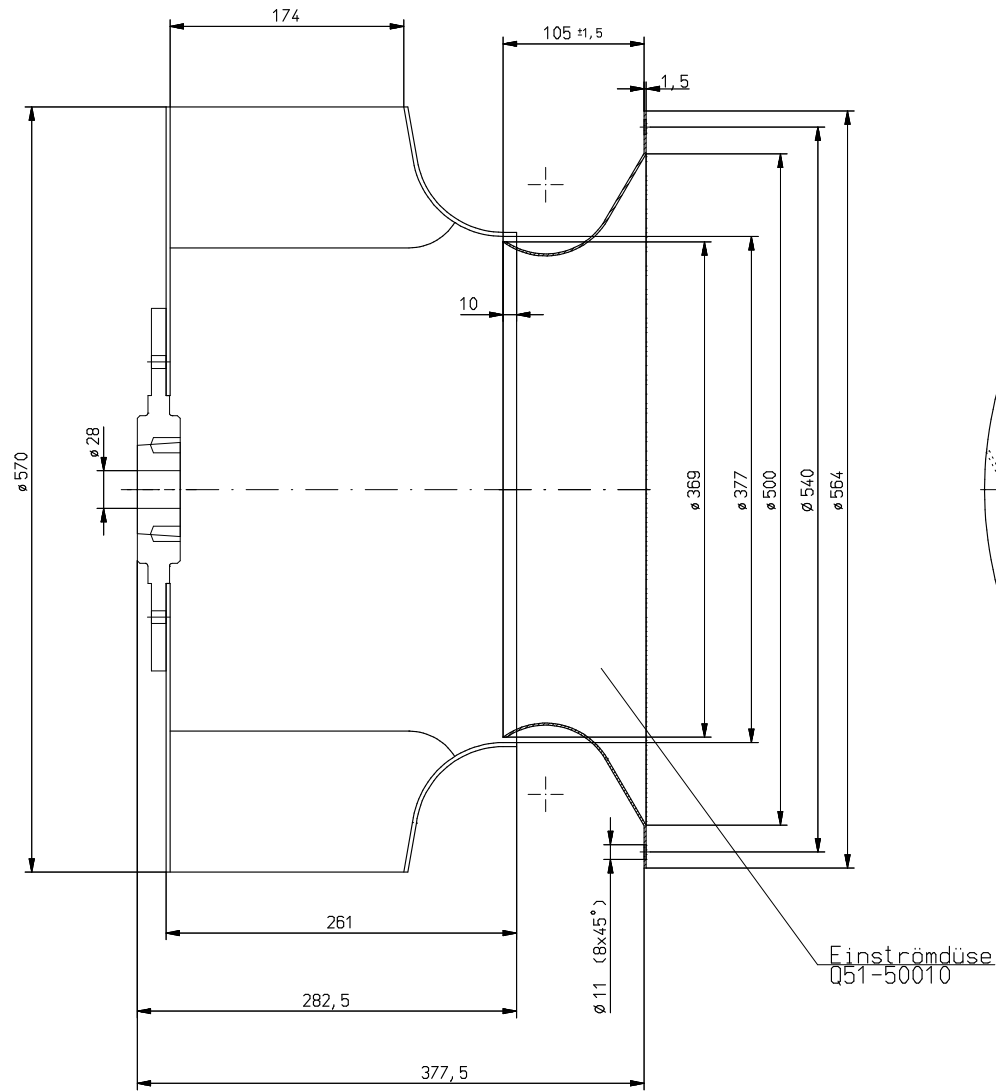

# Aluminium Impellers for spraybooth ventilation

—  
LRHF Diagrams 280-800Ø

R63-28019 - 280 $\phi$   
Backward Curved W Impeller with hub

Einströmdüse  
Q51-63015