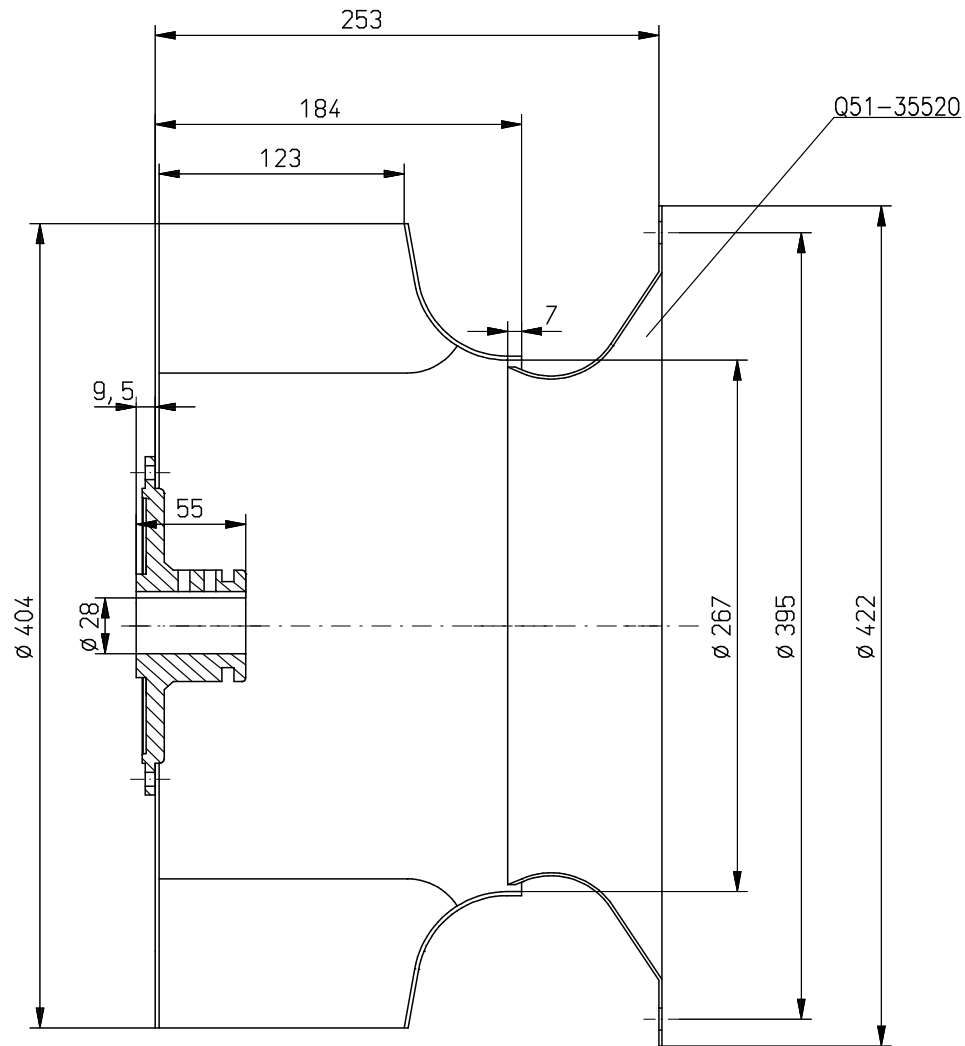

# Aluminium Impellers for spraybooth ventilation

—  
LRHF Diagrams 280-800Ø

R63-28019 - 280 $\phi$   
Backward Curved W Impeller with hub

Einströmdüse  
Q51-63015