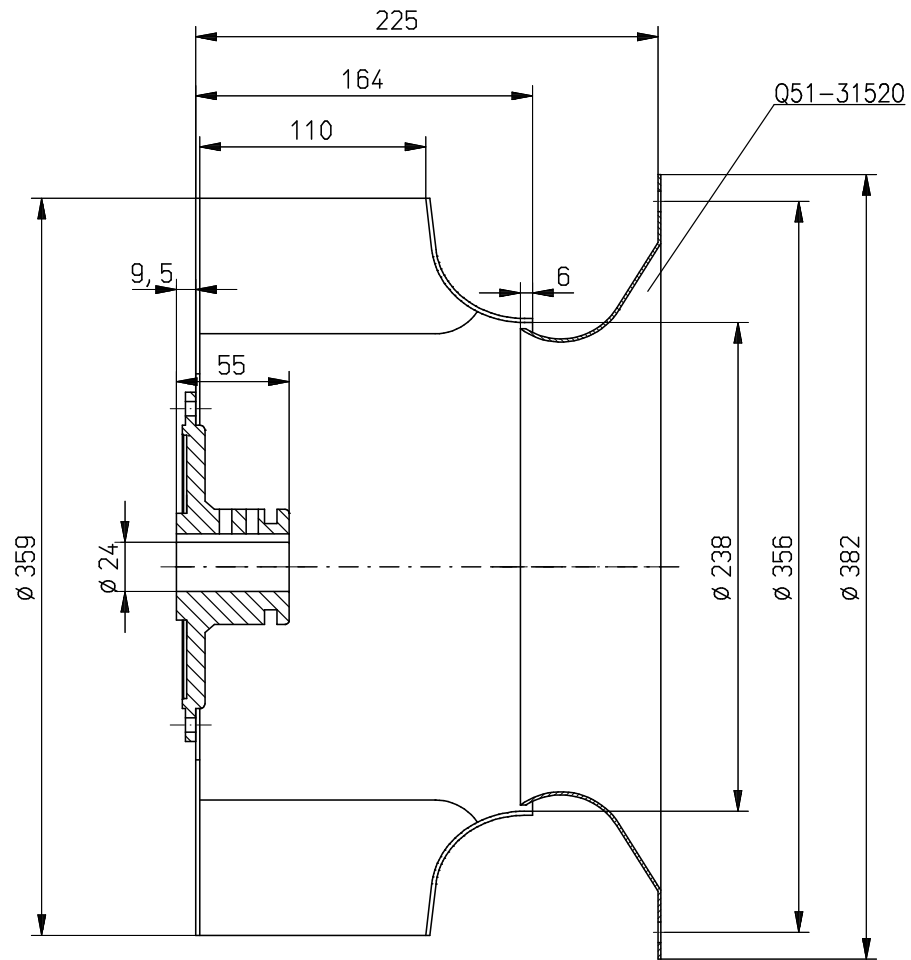

# Aluminium Impellers for spraybooth ventilation

—  
LRHF Diagrams 280-800Ø

R63-28019 - 280 $\phi$   
Backward Curved W Impeller with hub

Einströmdüse  
Q51-63015