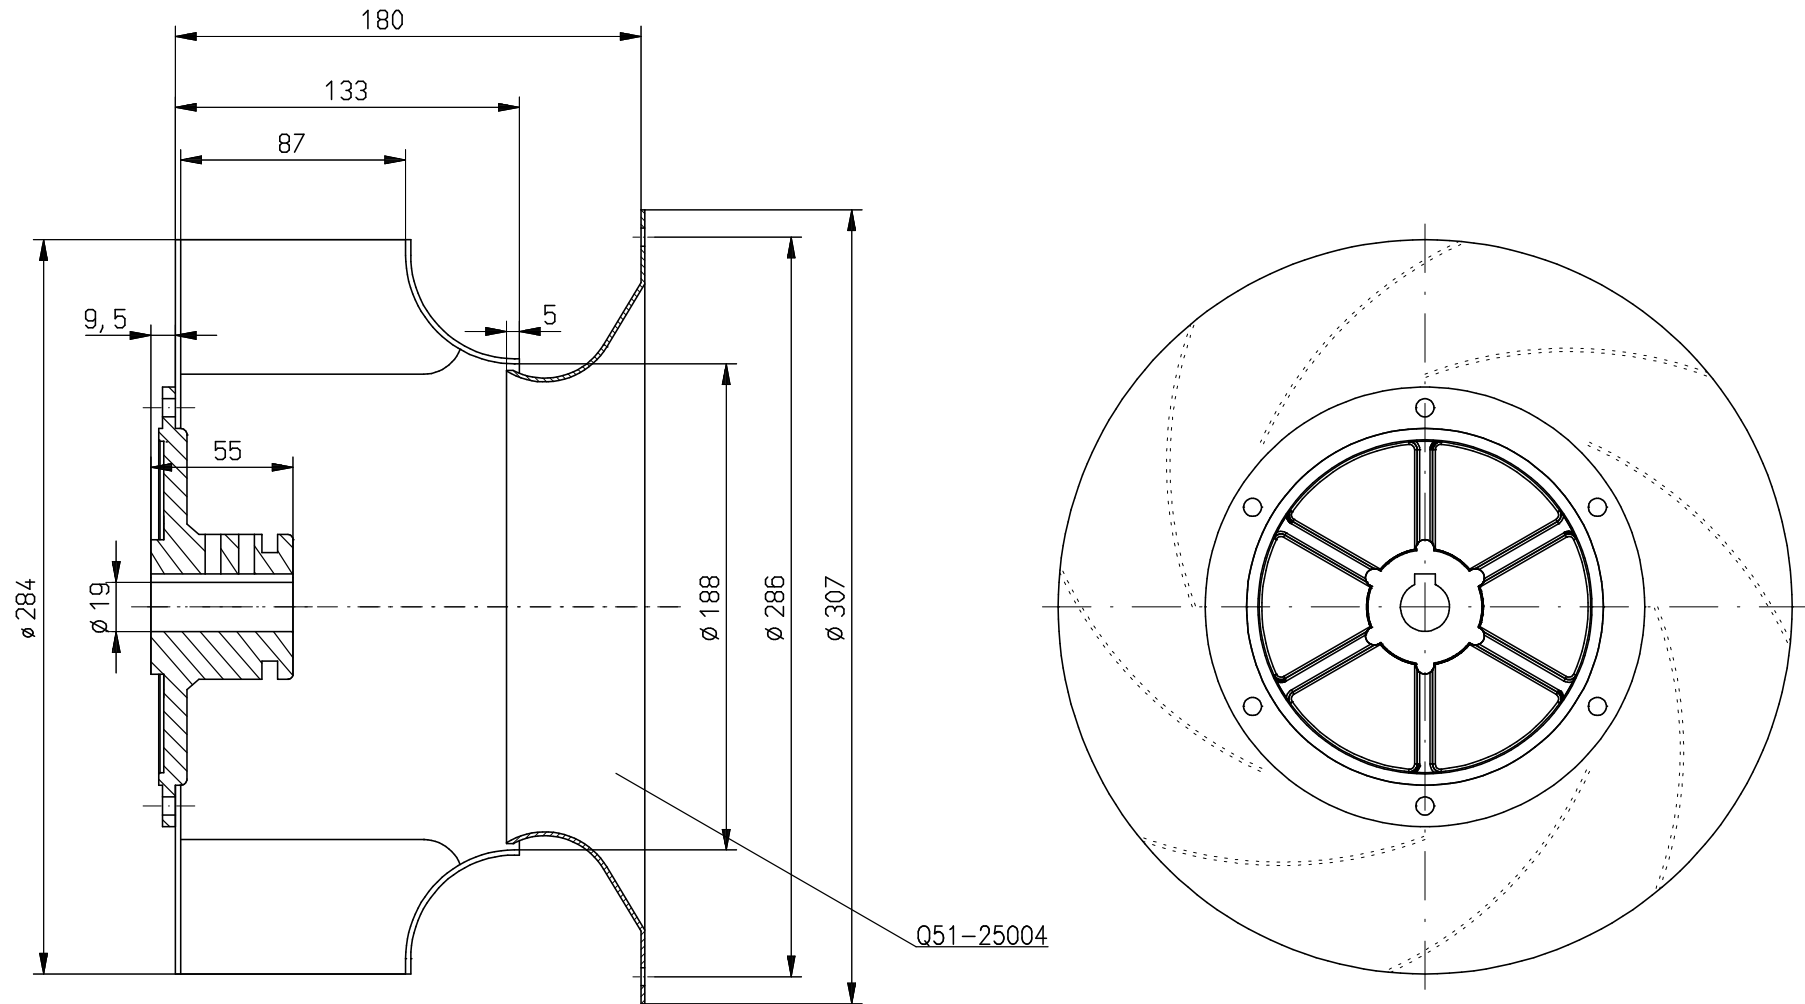

# Aluminium Impellers for spraybooth ventilation

—  
LRHF Diagrams 280-800Ø

R63-28019 - 280 $\phi$   
Backward Curved W Impeller with hub

Einströmdüse  
Q51-63015