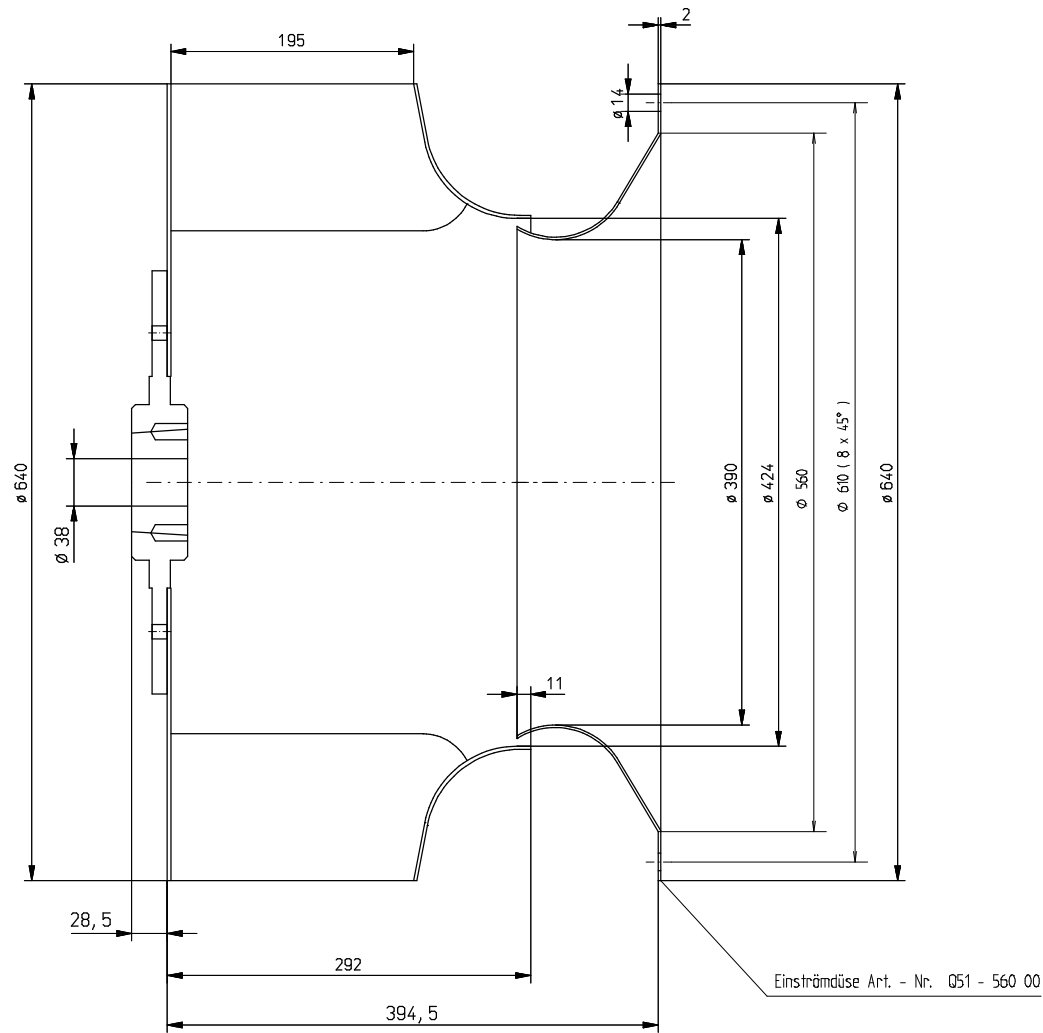

# Aluminium Impellers for spraybooth ventilation

—  
LRHF Diagrams 280-800Ø

R63-28019 - 280 $\phi$   
Backward Curved W Impeller with hub

Einströmdüse  
Q51-63015