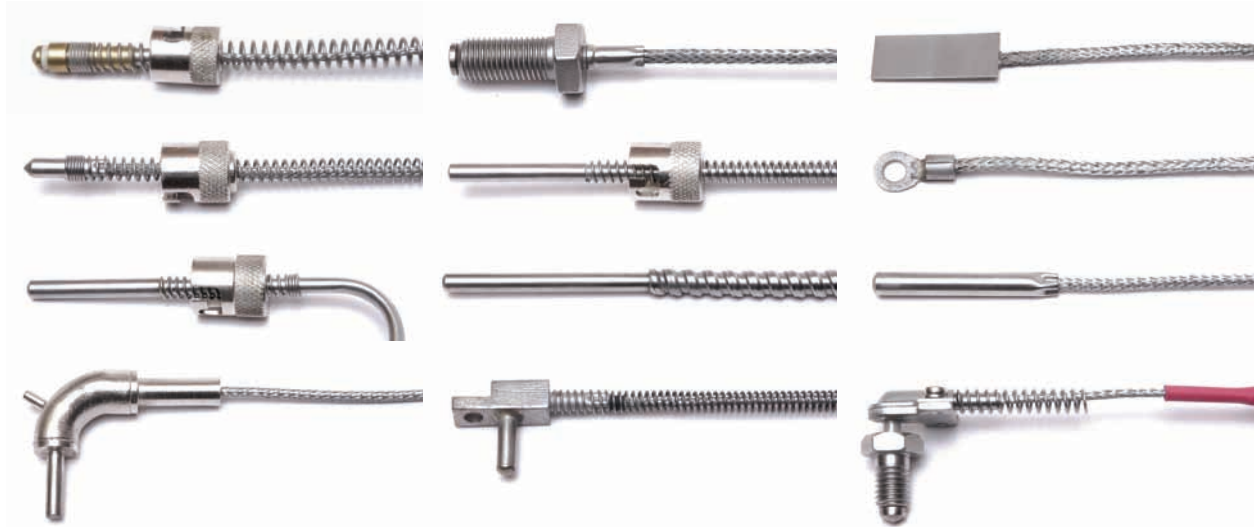

Thermocouples & Temperature Control

Thermocouples

Mineral Insulated
Type J Type K PT100s
1mm Ø up to 10.8mm Ø
Manufactured to order

Temperature Controllers

Wall- or Floor-mounted
Manufactured to specification
Desktop Units – Single or Dual Display
Available from stock

Thermocouple Colour Code Chart

TIPO THERMOCOPIA THERMOCOUPLE TYPE	USA	EUROPE	UK	GERMANY	JAPAN
J					
K