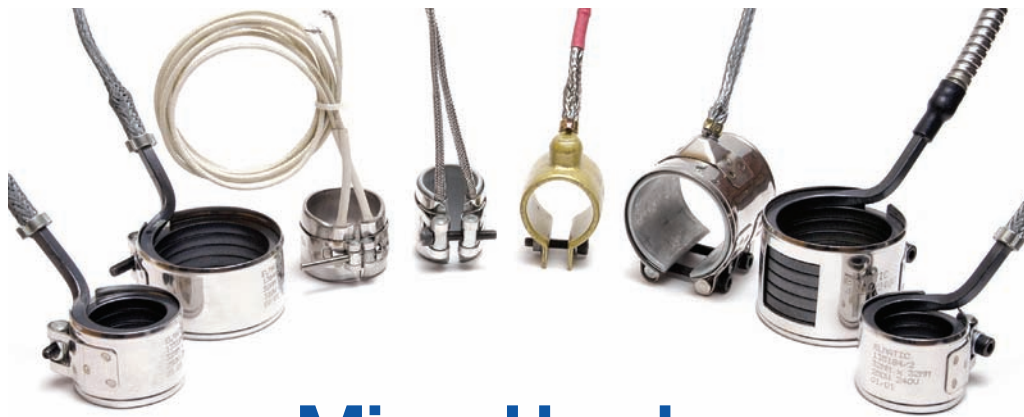

Leading British manufacturer of
Industrial Heating Elements

elmatic

www.elmatic.co.uk

Nozzle Heaters

Applications

- Injection Moulding/Extrusion Machines
 - Rubber Moulding/Plastic Process Machinery
 - Tooling & Die Heads
 - Packaging Machinery
 - Shoe Manufacturing Machinery
 - Test Equipment/Laboratory Equipment
 - Food Process Machinery
- and many more...*