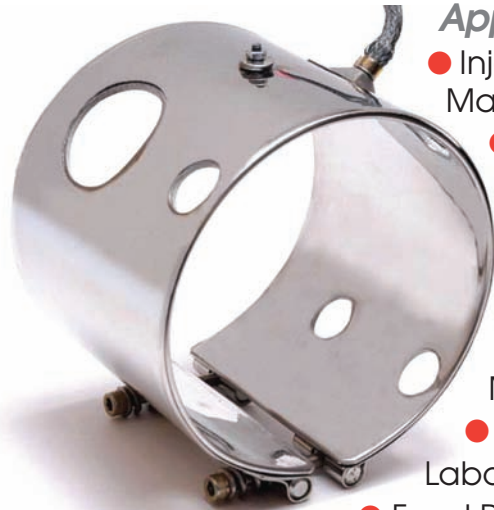

Leading British manufacturer of
Industrial Heating Elements

elmatic

www.elmatic.co.uk

Nozzle Heaters

Applications

- Injection Moulding/Extrusion Machines
 - Rubber Moulding/Plastic Process Machinery
 - Tooling & Die Heads
 - Packaging Machinery
 - Shoe Manufacturing Machinery
 - Test Equipment/Laboratory Equipment
 - Food Process Machinery
- and many more...*

Mica Heaters

Applications

- Injection Moulding/Extrusion Machines
 - Rubber Moulding/Plastic Process Machinery
 - Tooling & Die Heads
 - Packaging Machinery
 - Shoe Manufacturing Machinery
 - Test Equipment/Laboratory Equipment
 - Food Process Machinery
 - Drums containing solids or fluids
- and many more...*