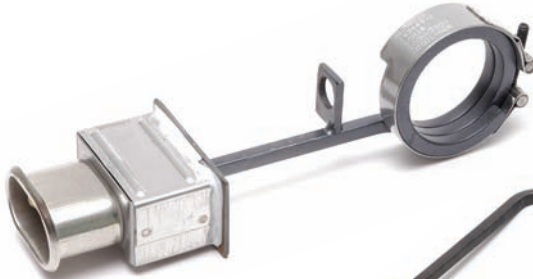

Square Section Heaters

Applications

- Injection Moulding/Extrusion Machines
- Rubber Moulding/Plastic Process Machinery
- Tooling & Die Heads
- Packaging Machinery
- Shoe Manufacturing Machinery
- Test Equipment/Laboratory Equipment
- Food Process Machinery