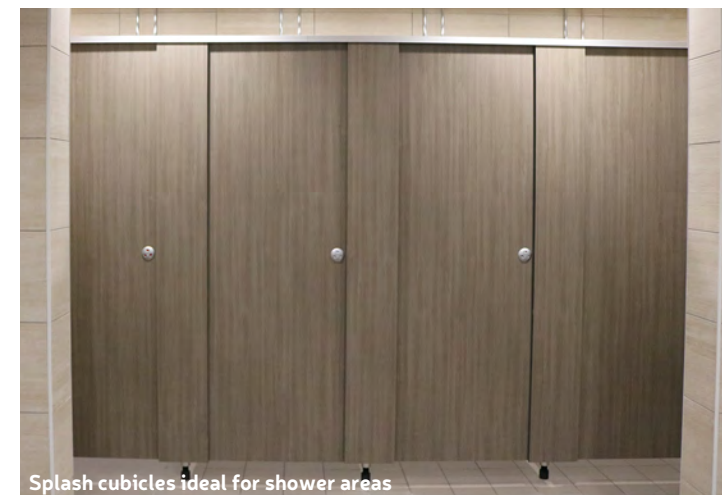

Hardwearing Aquabench seating with Aquasafe Lockers

Splash cubicles ideal for shower areas