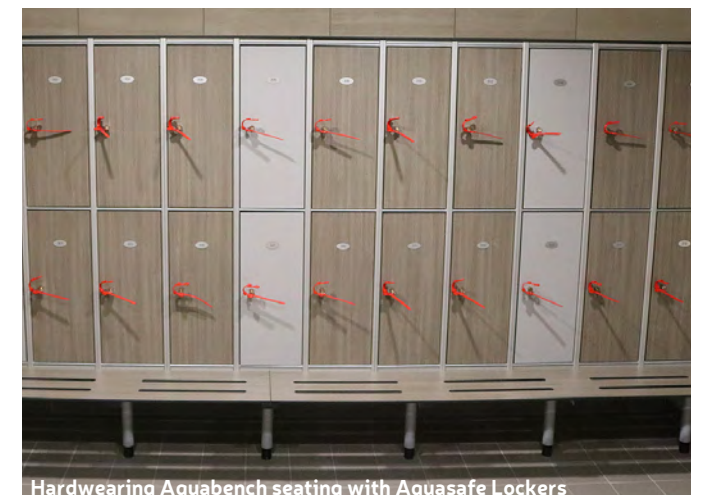

Hardwearing Aquabench seating with Aquasafe Lockers