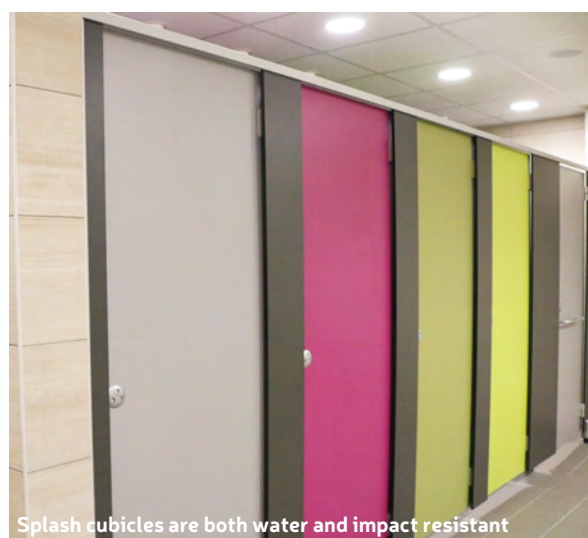

Aquasafe Lockers arrive pre-assembled

PDQ Vanity & Frame is quick and easy to install

Splash cubicles are both water and impact resistant