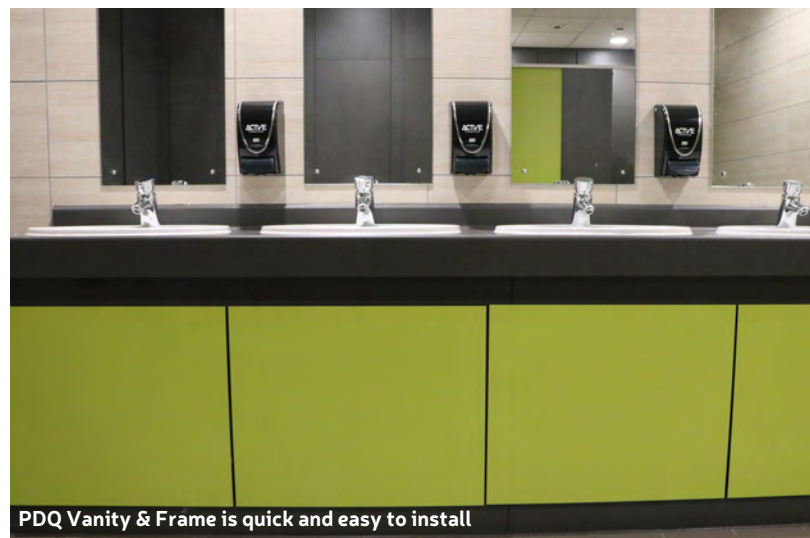

PDQ Vanity & Frame is quick and easy to install