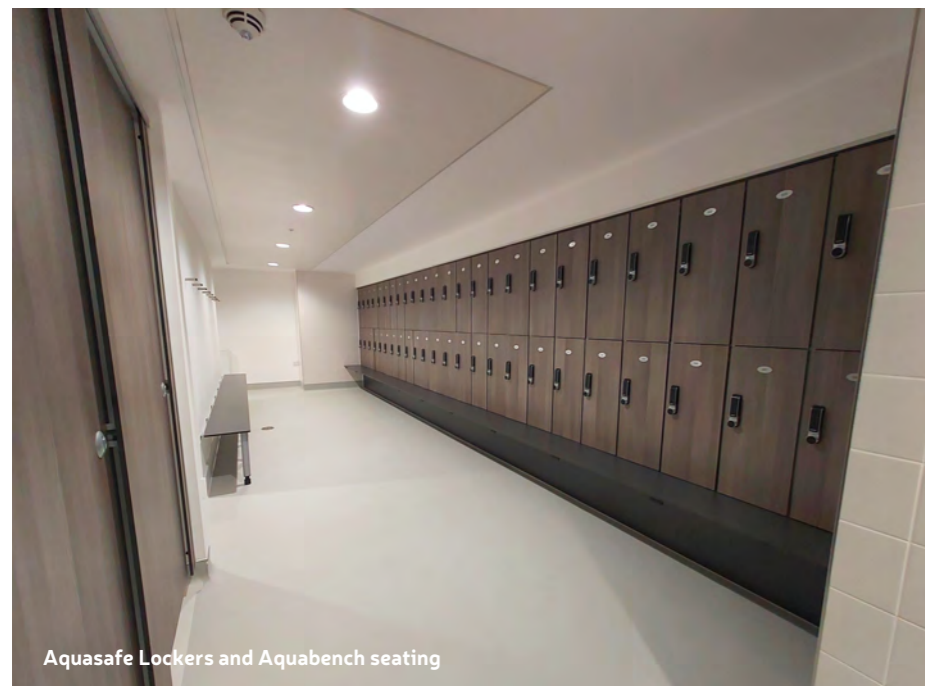

Splash Cubicles

PDQ Panel & Frame

Aquasafe Lockers and Aquabench seating