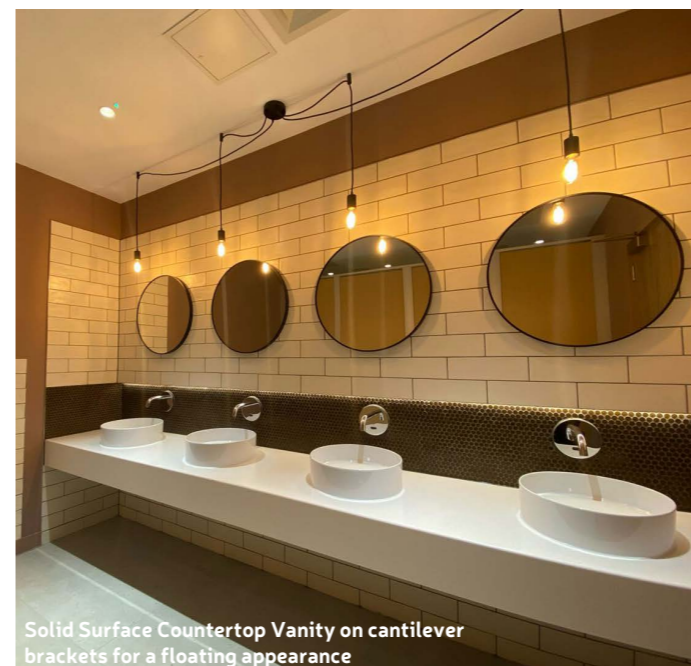

Solid Surface Countertop Vanity

Solid Surface Countertop Vanity on cantilever brackets for a floating appearance