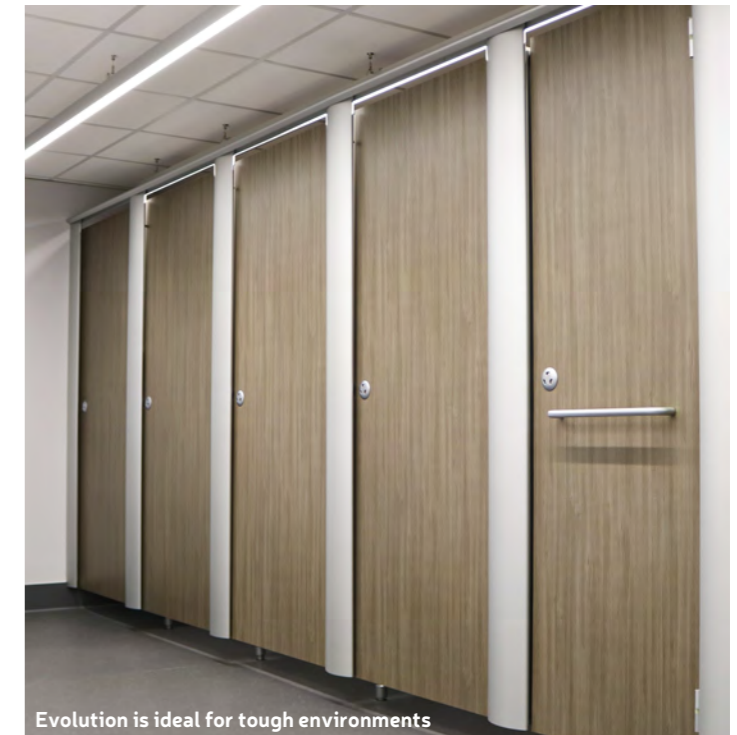

Evolution is ideal for tough environments