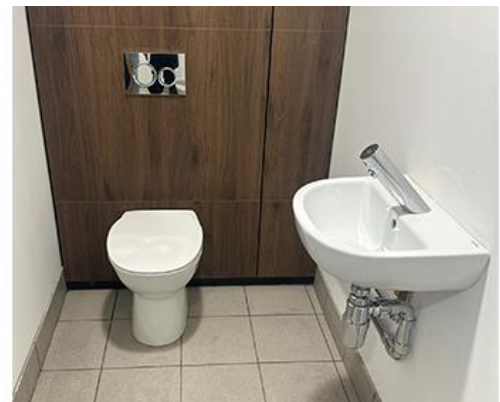

SanCeram Chartham Beyond Back to Wall Rimless Toilet Pan with the **Tyde OSMO® T1 Concealed Cistern** and **Drift Pneumatic Push Plate**:

- Ultra-sleek, easy to clean WC with rimless design for optimum hygiene and water saving
- The Tyde OSMO® T1 concealed fully WRAS approved cistern, supplied pre-assembled for quick and easy installation
- Paired with the Drift Pneumatic Push Plate with dual flush operation for full & water saving reduced flush. The flush plate has smooth pneumatic operation and an anti-finger trap design that is ideal for use in public washrooms

SanCeram Chartham Wall Hung 450 Basin:

- Ideal for use in small spaces, with a sleek, easy to clean design
- With overflow and bottom outlet for ease of maintenance

Armitage Shanks Sensorflow E Mixer Tap

SanCeram Essentials Doc M WC Pack:

- Contains everything needed for a Doc M and DDA compliant, durable wheelchair accessible washroom
- Pack includes close coupled WC, steel powder-coated grab rails in blue, toilet seat with adjustable buffers and two tap hole basin for flexibility of handing