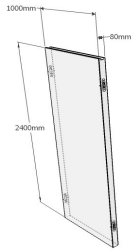

Strata Panels

contract furniture manufacturers

C-Wall Temporary Walling System Retail Price List 2015

- C Wall Standard Panel Male/Female
- C Wall Standard Panel Male/Male
- C Wall Open Panel Male/Female
- C Wall Open Panel Male/Male
- C Wall 2 Way Corner Post
- C Wall 3 Way Corner Post
- C Wall 4 Way Corner Post
- C Wall Standard End Cap

- C Wall Half Height Panel Male/Female
- C Wall Half Height Panel Male/Male
- C Wall 2 Way Post for Half Height Panel
- C Wall 3 Way Post for Half Height Panel
- C Wall 4 Way Post for Half Height Panel
- C Wall Half Height End Cap

All prices are exclusive of VAT and delivery. Trade enquiries welcome.
The above is for a RAW MDF finish; add 30% for painted white

C-Wall System, easy to install, the ideal walling system for Exhibition Stands, Room Sets, Partitions or Temporary Wall Installations. Available in standard 2400mm x 1000mm or half height 1200mm x 1000mm. Panels can be painted to customer requirements or delivered in plain MDF for self decoration