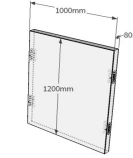

Strata Panels

contract furniture manufacturers

C-Wall Temporary Walling System Retail Price List 2015

- C Wall Standard Panel Male/Female
- C Wall Standard Panel Male/Male
- C Wall Open Panel Male/Female
- C Wall Open Panel Male/Male
- C Wall 2 Way Corner Post
- C Wall 3 Way Corner Post
- C Wall 4 Way Corner Post
- C Wall Standard End Cap

- C Wall Half Height Panel Male/Female
- C Wall Half Height Panel Male/Male
- C Wall 2 Way Post for Half Height Panel
- C Wall 3 Way Post for Half Height Panel
- C Wall 4 Way Post for Half Height Panel
- C Wall Half Height End Cap

All prices are exclusive of VAT and delivery. Trade enquiries welcome.
The above is for a RAW MDF finish; add 30% for painted white

C-Wall System, easy to install, the ideal walling system for Exhibition Stands, Room Sets, Partitions or Temporary Wall Installations. Available in standard 2400mm x 1000mm or half height 1200mm x 1000mm. Panels can be painted to customer requirements or delivered in plain MDF for self decoration