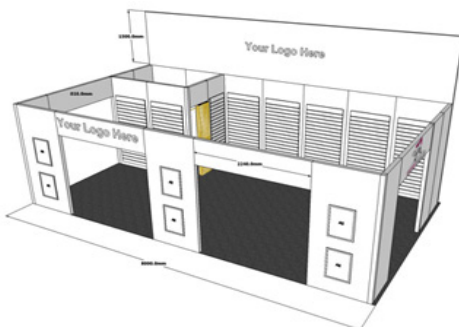

- C Wall Half Height Panel Male/Female
- C Wall Half Height Panel Male/Male
- C Wall 2 Way Post for Half Height Panel
- C Wall 3 Way Post for Half Height Panel
- C Wall 4 Way Post for Half Height Panel
- C Wall Half Height End Cap

- C Wall Header Panel
- C Lock Latch Female
- C Lock Latch Male
- Allen Key Tool

Standard MDF

Fire Rated MDF

£169.00	£190.30
£175.50	£198.00
£175.50	£198.00
£182.00	£209.00
£101.40	
£145.60	
£188.50	
£31.55	
£128.70	£141.90
£135.20	£148.50
£96.20	
£139.10	
£182.00	
£16.52	
£66.43	
£15.41	
£18.01	
£23.04	

All prices are exclusive of VAT and delivery. Trade enquiries welcome.
The above is for a RAW MDF finish; add 30% for painted white

C-Wall System, easy to install, the ideal walling system for Exhibition Stands, Room Sets, Partitions or Temporary Wall Installations. Available in standard 2400mm x 1000mm or half height 1200mm x 1000mm. Panels can be painted to customer requirements or delivered in plain MDF for self decoration