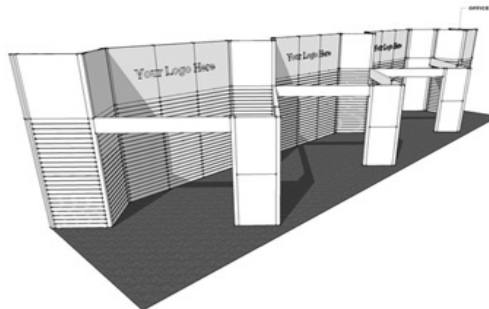

- C Wall Half Height Panel Male/Female
- C Wall Half Height Panel Male/Male
- C Wall 2 Way Post for Half Height Panel
- C Wall 3 Way Post for Half Height Panel
- C Wall 4 Way Post for Half Height Panel
- C Wall Half Height End Cap

All prices are exclusive of VAT and delivery. Trade enquiries welcome.
The above is for a RAW MDF finish; add 30% for painted white

C-Wall System, easy to install, the ideal walling system for Exhibition Stands, Room Sets, Partitions or Temporary Wall Installations. Available in standard 2400mm x 1000mm or half height 1200mm x 1000mm. Panels can be painted to customer requirements or delivered in plain MDF for self decoration