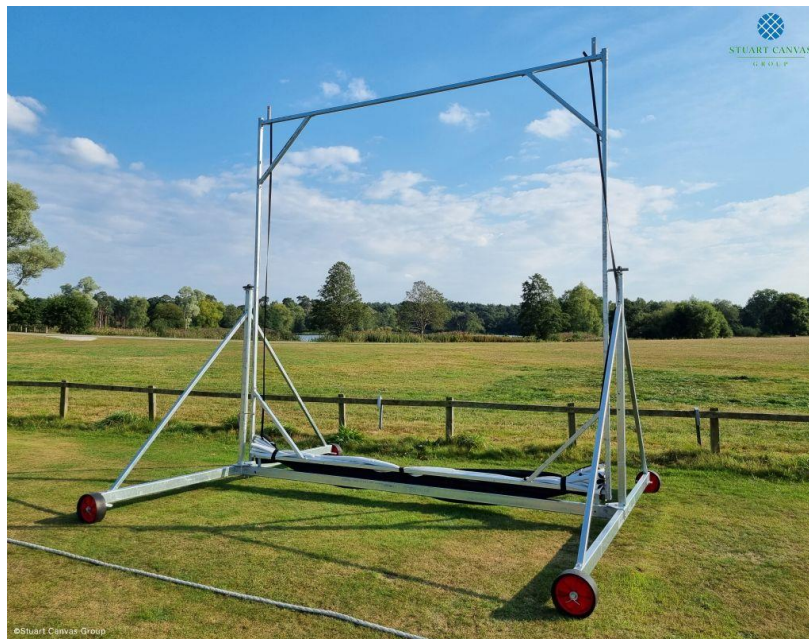

## NEW – Rotating Black & White Mesh Sight Screen

New for the 2023 Cricket Season, the Stuart Canvas Rotating Black & White Mesh Sight Screen is designed to provide a cost-effective solution that allows venues to play both red & white ball cricket. The innovative screen features an easy and simple rotating mechanism that allows for a quick change from white to black. The mesh screen allows wind to pass through the screen and can be fully retracted when not in use.

*©Stuart Canvas Group – Mesh Sight Screen Black & White In Action*

We have over 50 years of expertise in designing and manufacturing cricket ground equipment, Our latest innovative product, the Black & white Rotating Mesh sight Screen has been designed to address concerns from clubs & schools about the cost and complications of having separate sight screens for white and red ball cricket. Our rotating mesh screen eliminates the need for two separate screens, one in white and the other in black, using mesh also increases the longevity of the screen by reducing the risk of the screen getting damaged in unpredictable high winds, which is a common problem with sight screens with solid slats. The rotating system allows the transition from white to black to be made quickly by just one person, unlike other screens that need multiple people to turn the whole screen, which can be time consuming.

*©Stuart Canvas Group B&W Mesh Sight Screen White Side*

If you would like to find out how a Rotating Black & White Mesh Sight Screen can benefit your ground, please contact us, and one of our dedicated and knowledgeable cricket equipment team will be able to help.

*©Stuart Canvas Group – Mesh Sight Screen Black & White With Screen Rolled Up*