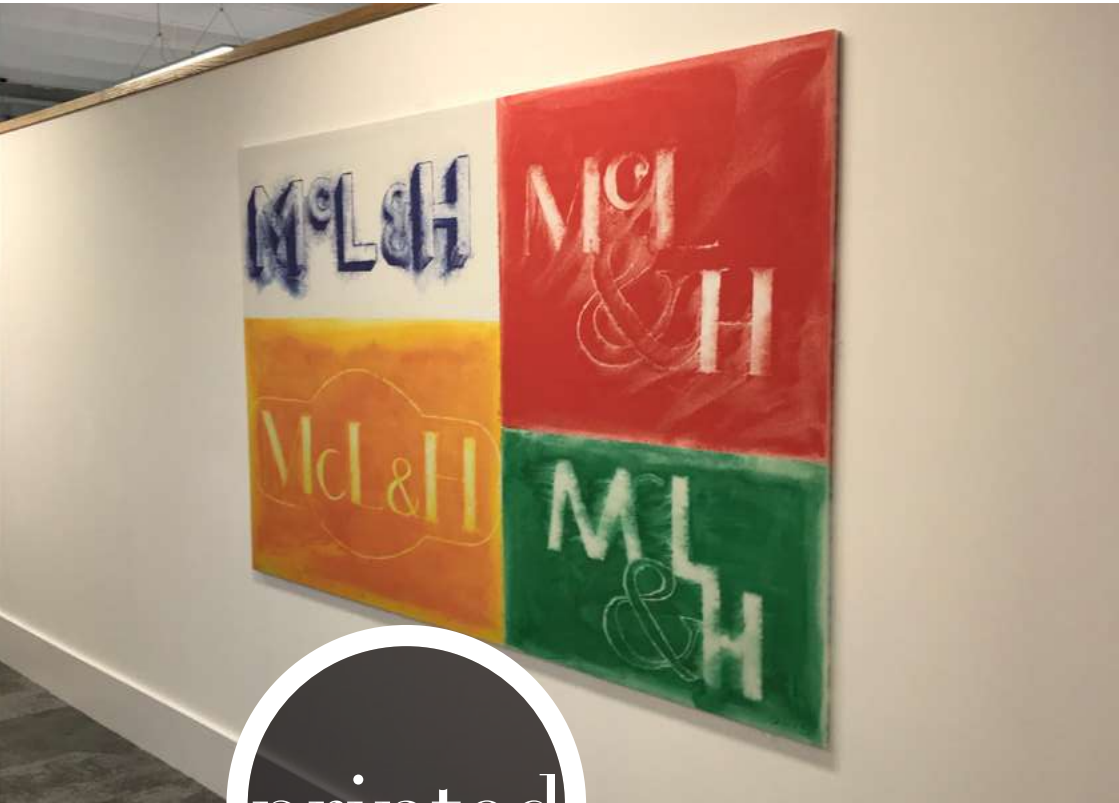

freestyle™