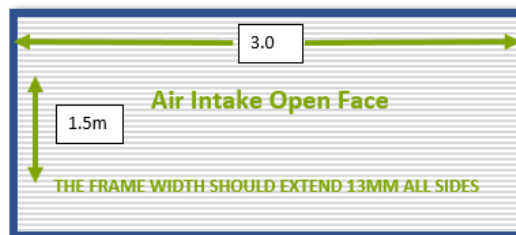

### HOW TO MEASURE A STANDARD RABScreen® Flexible Filter

RABScreen® U or BHA filters are flexible, vinyl framed, equipment protection filters. They are manufactured to fit any size or shape of air intake opening from 300mm<sup>2</sup> to 300m<sup>2</sup>.

RABScreen® filters can be attached to any flat framework with Drop Tab Fastenings, self adhesive hook & loop, MagnaMount® Magnetic Fittings, RABScreen® Continuous Attachment System, sheet metal screws or any other fixing of your choice.

Attachment should be made onto a flat surface if possible, although some degree of misalignment is permissible.

All filters are manufactured to the EXACT size ordered.

When measuring for RABScreen® U or BHA filters, the vinyl border will add 32mm to all edges of your **Air Intake Open Face** measurement. If you measure the opening at 3m x 1.5m you will need to add an additional 64mm for the vinyl border. Therefore in the example below the final size will be 3064 x 1564.