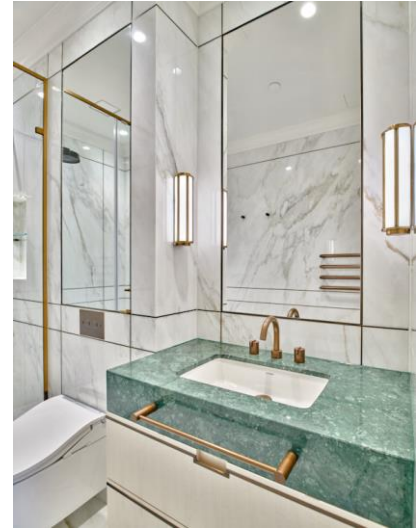

The ensuite bathrooms are fitted with floors and wall panels in vein matched Calacatta Oro, the yellow tones of the veins picking up on the colour of the brass fittings. Here again patinated brass was inlaid in the walls dividing the panels and creating an accent feature. The vanity top is in contrasting Verde Guatemala marble adding a touch of colour to the monochrome scheme.

In the living areas, we provided radiator covers in Arabescato and Calacatta Monet and book shelving in Bardiglio. And in the hallway, a pedestal in Nero Marquina and patinated brass which contrasts beautifully with the existing white marble flooring.