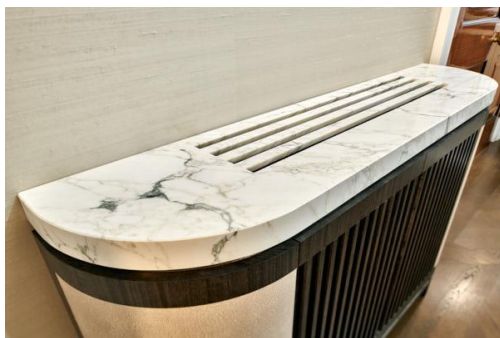

The ensuite bathrooms are fitted with floors and wall panels in vein matched Calacatta Oro, the yellow tones of the veins picking up on the colour of the brass fittings. Here again patinated brass was inlaid in the walls dividing the panels and creating an accent feature. The vanity top is in contrasting Verde Guatemala marble adding a touch of colour to the monochrome scheme.

In the living areas, we provided radiator covers in Arabescato and Calacatta Monet and book shelving in Bardiglio. And in the hallway, a pedestal in Nero Marquina and patinated brass which contrasts beautifully with the existing white marble flooring.