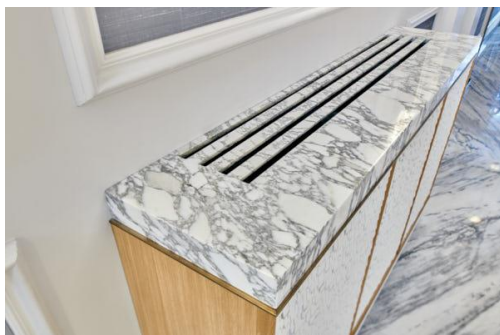

The ensuite bathrooms are fitted with floors and wall panels in vein matched Calacatta Oro, the yellow tones of the veins picking up on the colour of the brass fittings. Here again patinated brass was inlaid in the walls dividing the panels and creating an accent feature. The vanity top is in contrasting Verde Guatemala marble adding a touch of colour to the monochrome scheme.

In the living areas, we provided radiator covers in Arabescato and Calacatta Monet and book shelving in Bardiglio. And in the hallway, a pedestal in Nero Marquina and patinated brass which contrasts beautifully with the existing white marble flooring.