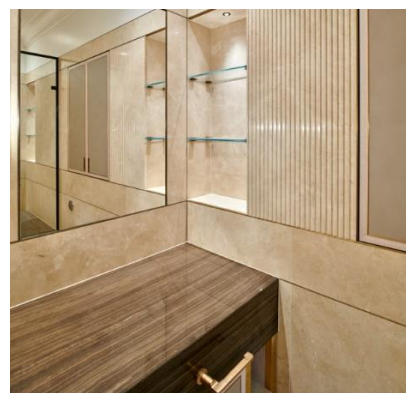

Marble bathrooms for Belgravia

Project	stoneCIRCLE creative marketing			
Campaign Root	Bringing stone to life			
Sub-Categories	Residences			
Target	B2B			
Media	website news	LinkedIn page	Instagram posts	-
Words by				
Photos by	Marco Fazio			
Date | Update	14 Feb 2024			
Est. Launch	Tuesday, 20 February 2024