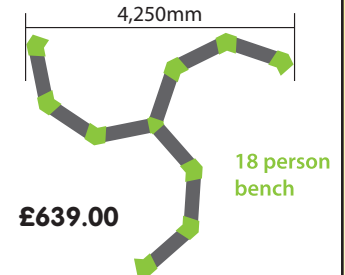

### PRICES + CODES

|              |           |         |
|--------------|-----------|---------|
| CODE: SPI-6  | 6 PERSON  | £249.00 |
| CODE: SPI-12 | 12 PERSON | £435.00 |
| CODE: SPI-18 | 18 PERSON | £639.00 |
| CODE: SPI-24 | 24 PERSON | £849.00 |