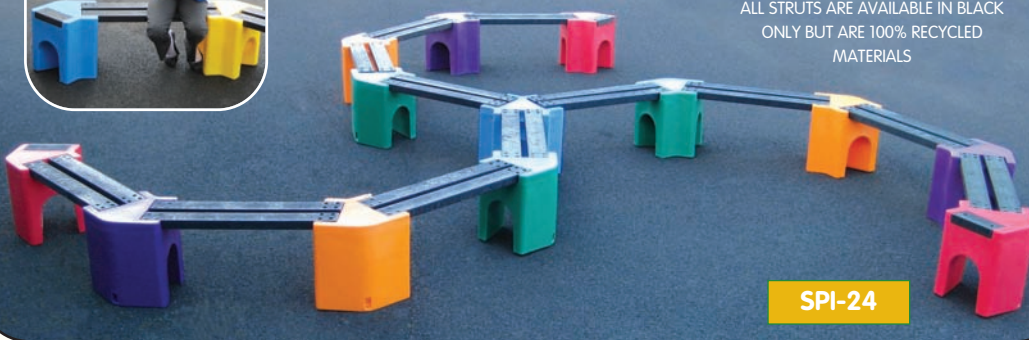

## MULTICOLOURED SPIRAL BENCH

New from Theme Bins International Ltd.  
The Multicoloured Spiral Bench.

SPI-24

Some simple self-assembly is required with these products. Ground fixing bolts for hard surfaces are supplied.

ALL STRUTS ARE AVAILABLE IN BLACK ONLY BUT ARE 100% RECYCLED MATERIALS

SPI-24

FEATURES: Maintenance free. Ground fixing bolts for hard surfaces. Environmentally friendly, made with recycled and recyclable plastic. Vandal resistant. UV stable. Kits available to fix to soft areas such as grass. Codes and prices: EK-SPI-6 - £109.00 EK-SPI-12 - £109.00 EK-SPI-18 - £163.50 EK-SPI-24 - £272.50 All prices are subject to VAT but include delivery to any UK Mainland site. Delivery to Northern Ireland & The Scottish Highlands add £35.00 per product.