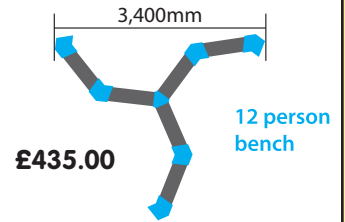

### PRICES + CODES

|              |           |         |
|--------------|-----------|---------|
| CODE: SPI-6  | 6 PERSON  | £249.00 |
| CODE: SPI-12 | 12 PERSON | £435.00 |
| CODE: SPI-18 | 18 PERSON | £639.00 |
| CODE: SPI-24 | 24 PERSON | £849.00 |