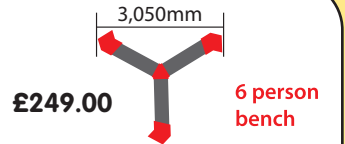

### PRICES + CODES

|              |           |         |
|--------------|-----------|---------|
| CODE: SPI-6  | 6 PERSON  | £249.00 |
| CODE: SPI-12 | 12 PERSON | £435.00 |
| CODE: SPI-18 | 18 PERSON | £639.00 |
| CODE: SPI-24 | 24 PERSON | £849.00 |