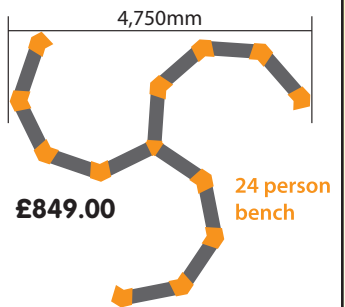

### PRICES + CODES

|              |           |         |
|--------------|-----------|---------|
| CODE: SPI-6  | 6 PERSON  | £249.00 |
| CODE: SPI-12 | 12 PERSON | £435.00 |
| CODE: SPI-18 | 18 PERSON | £639.00 |
| CODE: SPI-24 | 24 PERSON | £849.00 |