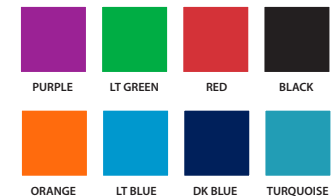

790mm high x 390mm diam x 70L cap

Please choose your required message

Popular

Twin

Keep our streets litter free!

Bright and colourful design to encourage the responsible disposal of masks and gloves.

Please choose your lid and base colours