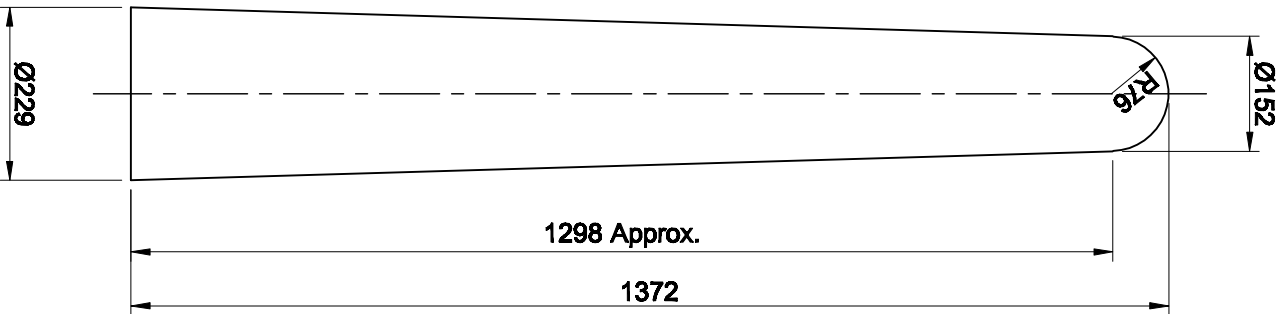

PROJECTION

DRN	CTC	DATE	16-07-10	TITLE	Bollard	
CHKD		DRG SIZE	A4	ELITE PRECAST CONCRETE LIMITED		
	SCALE	1:10	DRG	033	REV	0