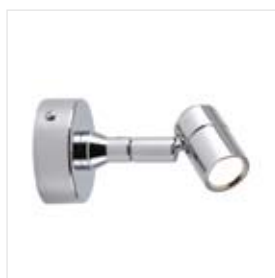

S442					
Lamp	Integral LED	Adjustment	90°	Height	95mm
Wattage	3.0W @ 700mA	Class	Class III	Fixing	54mm ceiling plate
LED	See below for appearances	Material	Brass		
Voltage	3.6V	Diameter	25mm		
Rotation	350°	Finish	See below