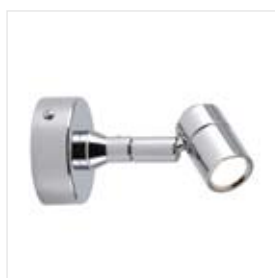

Spectrum Miniature LED Pro

Quality retail & exhibition lighting systems

Design & manufacture of specialist lighting

Spectrum Miniature LED Pro Spotlights

S252

Lamp	Integral LED	Adjustment	90°	Height	75mm
Wattage	1.5W @ 350mA	Class	Class III	Fixing	Face fix
LED	See below for appearances	Material	Brass		
Voltage	3.6V	Diameter	25mm		
Rotation	350°	Finish	See below		

S242

Lamp	Integral LED	Adjustment	90°	Height	75mm
Wattage	3.0W @ 700mA	Class	Class III	Fixing	Face fix
LED	See below for appearances	Material	Brass		
Voltage	3.6V	Diameter	25mm		
Rotation	350°	Finish	See below		

S352

Lamp	Integral LED	Adjustment	90°	Height	75mm
Wattage	1.5W @ 350mA	Class	Class III	Fixing	Rear fix
LED	See below for appearances	Material	Brass		
Voltage	3.6V	Diameter	25mm		
Rotation	350°	Finish	See below		

S342					
Lamp	Integral LED	Adjustment	90°	Height	75mm
Wattage	3.0W @ 700mA	Class	Class III	Fixing	Rear fix
LED	See below for appearances	Material	Brass		
Voltage	3.6V	Diameter	25mm		
Rotation	350°	Finish	See below		