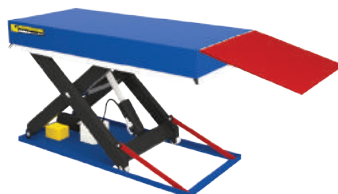

SPECIAL OPTIONS

CIRCULAR TURNTABLE

RECTANGULAR TURNTABLE

ROLLERS

ROLL OFF GUARD

AUTO LEVELLER

PVC BELLOW SKIRT

CHAIN MESH

PLATFORM HANDRAILS

GOAL POST

PLATFORM GATES

FORK ENTRY BASE

MOBILE - SWIVEL WHEELS

MOBILE - FIXED WHEELS

LOADING FLAP

ANYTHING ELSE?