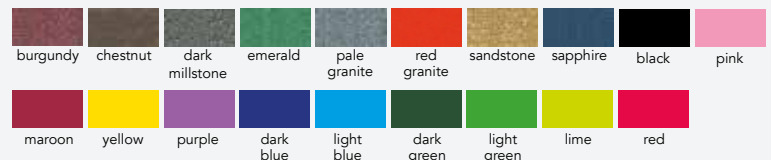

Colours available: Stone effect and Plain