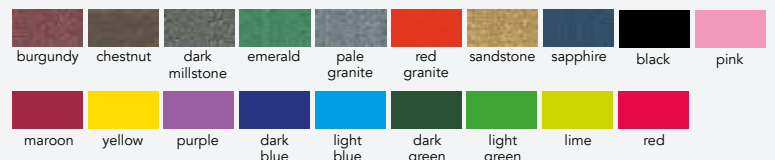

Colours available: Stone effect and Plain