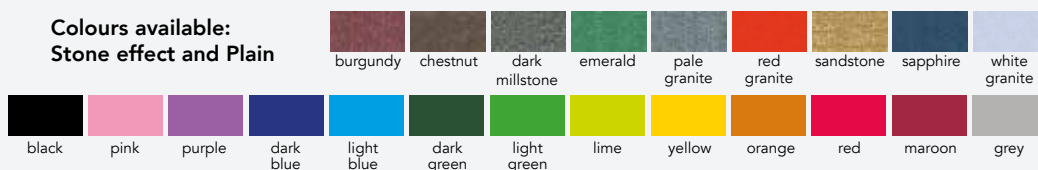

All products are available in Stone Effect, Plain and Multi-coloured (assorted plain colours)

Please note that all struts are made from 100% recycled material and are available in black only.

Colours available: Stone effect and Plain