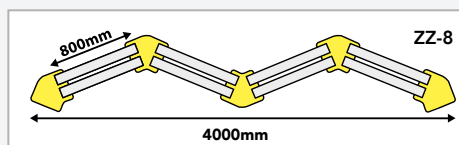

Code	Product	Height	Length	Depth	Weight	Price
ZZ-4	4 person unit	380mm	2160mm	650mm	27kg	£205.25
ZZ-6	6 person unit	380mm	3080mm	650mm	38kg	£249.75
ZZ-8	8 person unit	380mm	4000mm	650mm	49kg	£327.25
ZZ-10	10 person unit	380mm	4920mm	650mm	60kg	£405.00
ZZ-12	12 person unit	380mm	5840mm	650mm	71kg	£482.75
ZZ-14	14 person unit	380mm	6760mm	650mm	82kg	£550.25
*EK	Earth fixing kit (4 person)	-	-	-	-	£97.25
*EK	Earth fixing kit (6 person)	-	-	-	-	£97.25
*EK	Earth fixing kit (8 person)	-	-	-	-	£119.75
*EK	Earth fixing kit (10 person)	-	-	-	-	£119.75
*EK	Earth fixing kit (12 person)	-	-	-	-	£153.25
*EK	Earth fixing kit (14 person)	-	-	-	-	£153.25