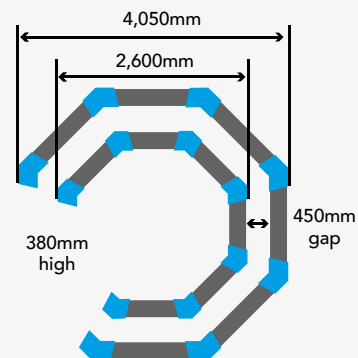

All prices are subject to VAT but include delivery to any UK Mainland site. Deliveries to Northern Ireland and the Scottish Highlands add £45.00 + VAT per set.