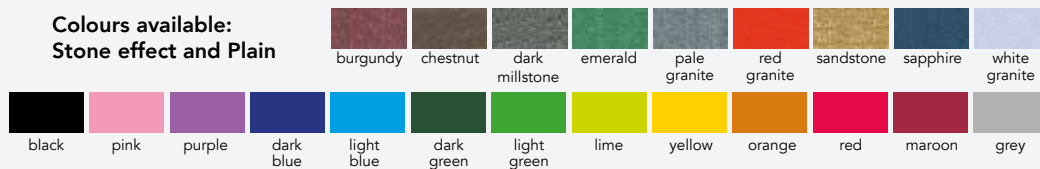

All products are available in Stone Effect, Plain and Multi-coloured (assorted plain colours)

Please note that all struts are made from 100% recycled material and are available in black only.

Premier Stone Effect Seat

All products are available in Stone Effect, Plain and Multi-coloured (assorted plain colours)

Please note that all struts are made from 100% recycled material and are available in black only.

Premier Stone Effect Bench