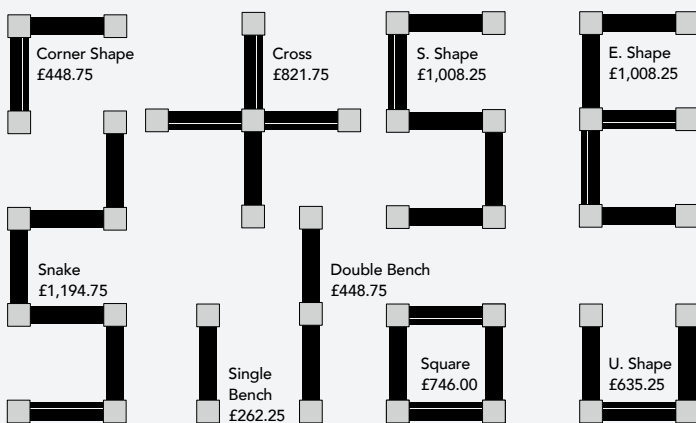

Please note some simple self assembly is required with this product.

Suggested Arrangements

FOR ALTERNATIVE PERSONALISED LAYOUTS PLEASE CALL FOR PRICE

Dimensions

Modular Seating

sapphire

MSF-4U £635.25

**Colours available:
Stone effect and Plain**