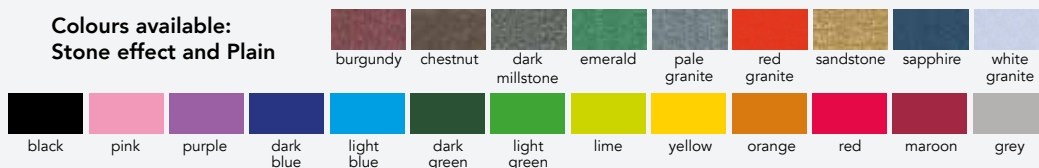

Colours available: Stone effect and Plain

All products are available in Stone Effect, Plain and Multi-coloured (assorted plain colours)

Please note that all struts are made from 100% recycled material and are available in black only.