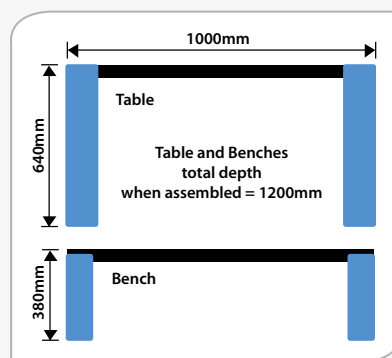

Junior Table Set

Junior Table Set (4 Children)

COLOURS MAY VARY

Please note that all struts are made from 100% recycled material and are available in black only.

JTS £305.00

Code	Product	Capacity	Weight	Price
JTS	Table + bench	4 children	63kg	£305.00
*EKT	Earth fixing kit for grass (bench)	-	-	£119.75