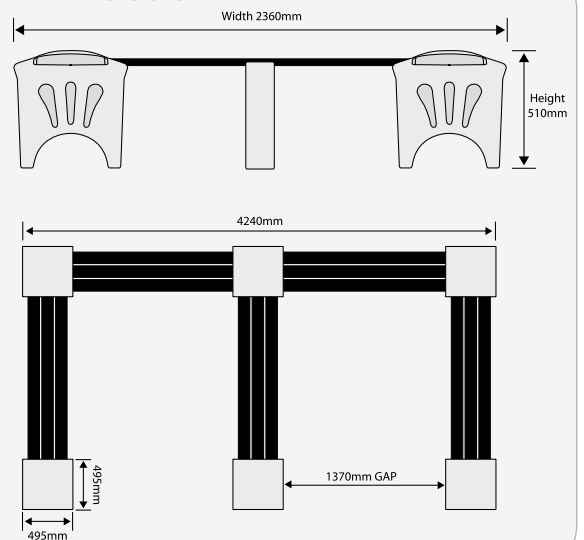

Dimensions