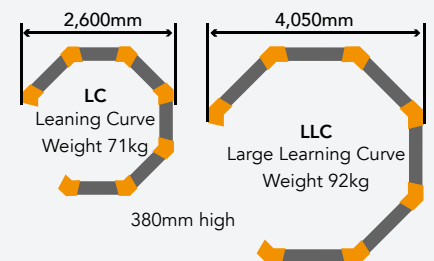

Please note that all struts are made from 100% recycled material and are available in black only.

All prices are subject to VAT but include delivery to any UK Mainland site. Deliveries to Northern Ireland and the Scottish Highlands add £45.00 + VAT per set.