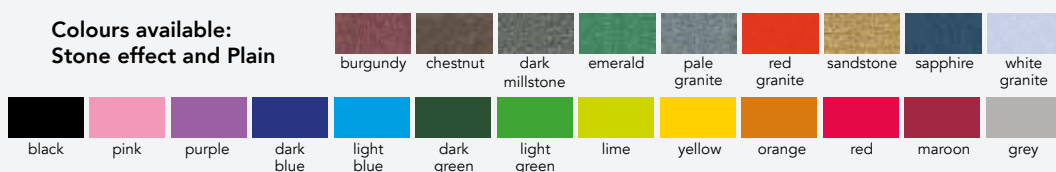

All products are available in Stone Effect, Plain and Multi-coloured (assorted plain colours)

Please note that all struts are made from 100% recycled material and are available in black only.

Colours available: Stone effect and Plain

Please note some simple self assembly is required with this product.

Suggested Arrangements

FOR ALTERNATIVE PERSONALISED LAYOUTS PLEASE CALL FOR PRICE

Dimensions

Modular Seating

sapphire

MSF-4U £635.25

**Colours available:
Stone effect and Plain**