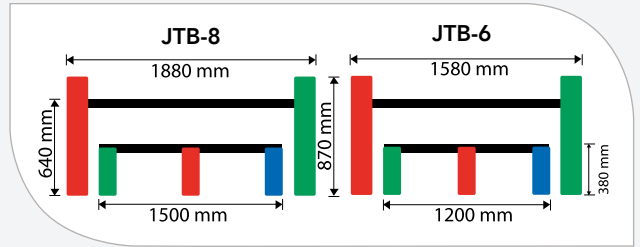

All products made in the UK

Jigsaw Table and Bench Sets

COLOURS MAY VARY

Please note that all struts are made from 100% recycled material and are available in black only.

Assembled width approx 1.4m

Code	Product	Capacity	Weight	Price
JTB-6	Table + 2 x 3 person bench	6 children	98kg	£684.50
JTB-8	Table + 2 x 4 person bench	8 children	108kg	£715.00
*EK-T	Earth fixing kit for grass (table set)	-	-	£119.75
JB-3	3 person bench	3 children	18kg	£235.50
JB-4	4 person bench	4 children	20kg	£245.75
*EK	Earth fixing kit for grass (bench)	-	-	£58.25