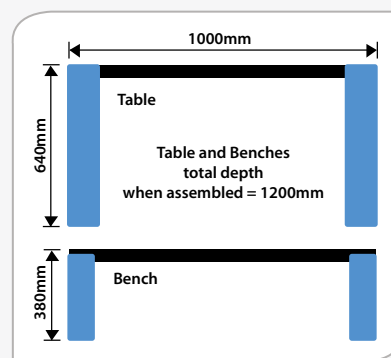

Junior Jigsaw Table Set

Junior Jigsaw Table Set (4 Children)

COLOURS MAY VARY

Please note that all struts are made from 100% recycled material and are available in black only.

JJGTS £305.00

Code	Product	Capacity	Weight	Price
JJGTS	Table + bench	4 children	67kg	£305.00
*EKT	Earth fixing kit for grass (bench)	-	-	£119.75