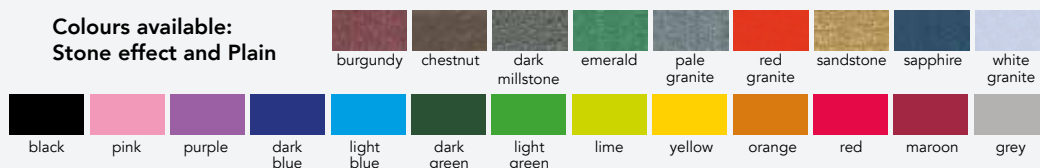

All products are available in Stone Effect, Plain and Multi-coloured (assorted plain colours)

Please note that all struts are made from 100% recycled material and are available in black only.

Premier Stone Effect Seat