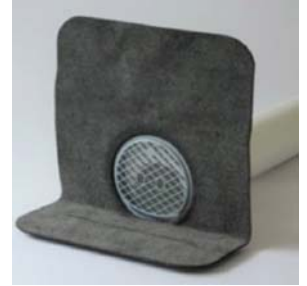

TPE Roof Drains

This is the only roof drain in the world with a special circular row of holes. Through these holes, the waterproofing membrane torched over its flange is totally blended with the membrane below.

Application

- Flat roofing
- Compatible with any sort of bituminous waterproofing membrane
- Perfect for bonding to the waterproofing membrane

TPE Through Wall Drains

Benefits

- Manufactured from a special compound of thermoplastic rubber
- Highly resistant against low temperatures
- Prevents water ingress
- Protects ventilation pipes
- Resilient against harsh weather conditions

Application

- Flat roofing
- Compatible with any sort of bituminous waterproofing membrane
- Perfect for bonding to the waterproofing membrane

Roof Drains & Ventilators

Renovate Roof Drains

Refurbishment drains for flat roofing, with or without pipe seal or leaf guard, in 60.90 & 100 mm pipe drain and 110mm dia x a tube length of 600mm.

High quality PVC, versatile range with a flange that is totally smooth for perfect adhesion to the membrane. Available in a comprehensive range to suit any application.