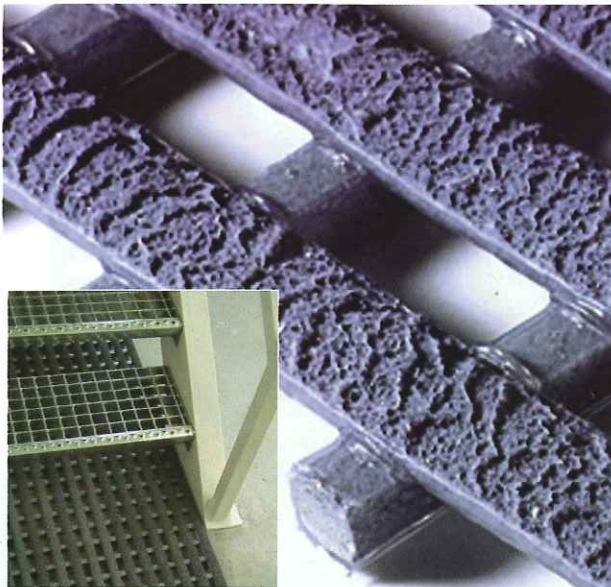

Industrial Matting

Interflex Grip

Ideally replaces wooden duckboards

- Made from recycled plastic and synthetic rubber, Interflex Grip is extremely tough and highly anti slip.
- Duckboard style allows liquids and swarf to safely disperse.
- Offers fatigue relief, and resistance to most acids, oils and industrial chemicals.

Depth 21mm **Colour:** Silver/Grey.

Recommended Uses: Heavy Duty Industrial.

CODE	METRIC	IMPERIAL
91770/60	60cm x 5m	24" x 16 1/2'
91770/80	80cm x 5m	32" x 16 1/2'
91770/100	100cm x 5m	39" x 16 1/2'
CUT LENGTHS		
91770/60C	60cm wide	24" wide
91770/80C	80cm wide	32" wide
91770/100C	100cm wide	39" wide

Wear Resistance

Slip Resistance

Anti-Fatigue