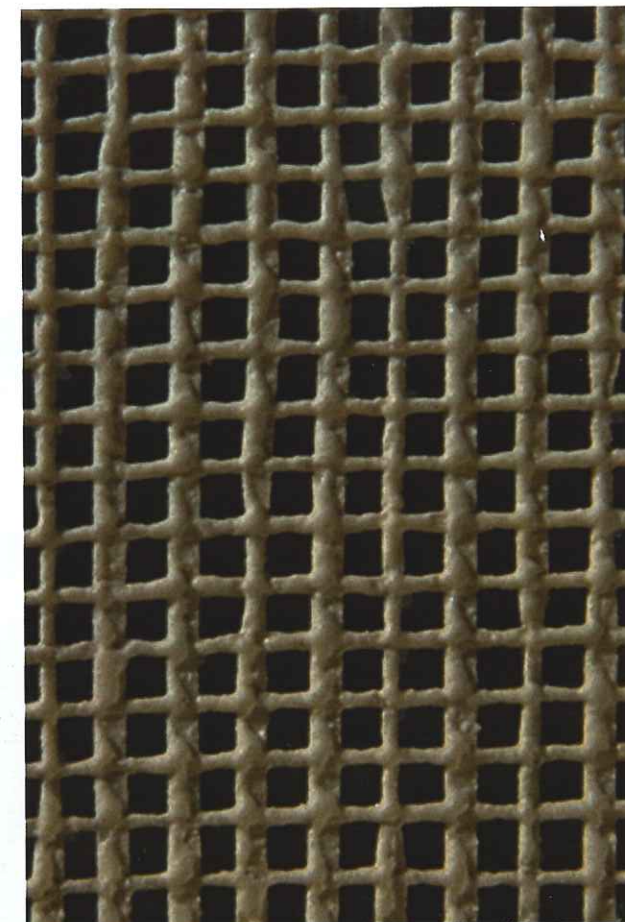

Nature Grip™

Keeps mats in place

- Made of tough polypropylene fabric coated with natural rubber, keeps mats in place on smooth surfaces.
- Grid pattern eliminates mildew growth under mats.
- Washable in warm water with detergent if required.

CODE	METRIC	IMPERIAL
NGP 36C	91cm wide	3' wide