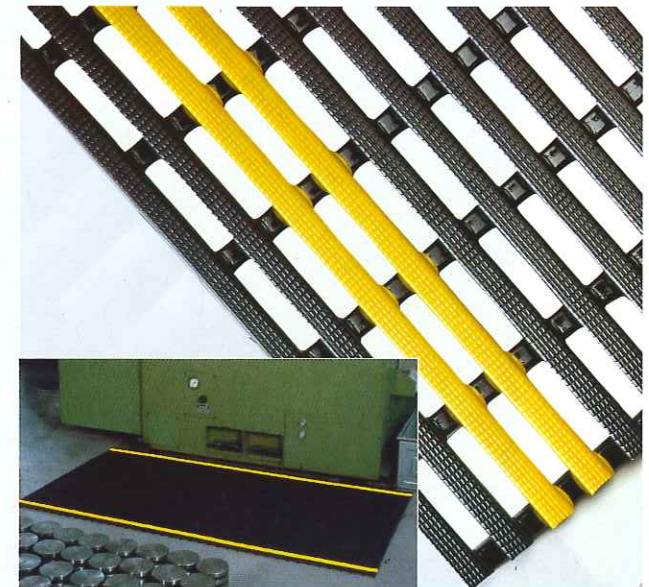

Interflex Hazard

High-visibility for workplace safety

- Hard wearing black PVC matting with bold yellow strips down each side.
- Oil, grease and chemical resistant.
- For larger widths connector clips are available.

Depth 12.5mm **Colour:** Black/Yellow

Recommended Use: Medium to Heavy Industry Areas.

CODE	METRIC	IMPERIAL
95050H/60	60cm x 10m	24" x 33'
95050H/80	80cm x 10m	32" x 33'
95050H/100	100cm x 10m	39" x 33'
IXC	Connectors	
CUT LENGTHS		
95050H/60C	60cm wide	24" wide
95050H/80C	80cm wide	32" wide
95050H/100C	100cm wide	39" wide

Wear Resistance

Slip Resistance

Anti-Fatigue