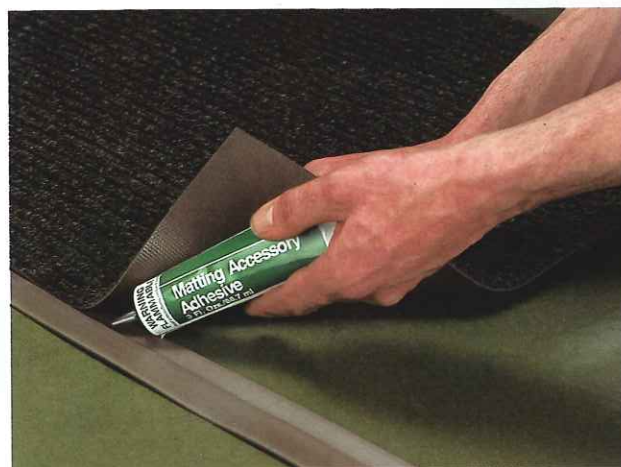

Vinyl Edging and Adhesive

- PVC edging factory fitted to custom size mats.

CODE	METRIC	IMPERIAL
AA103	91cm	3'