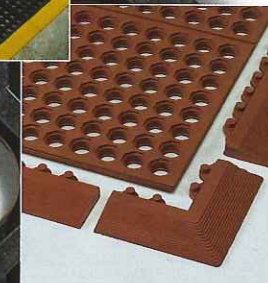

TERRACOTTA

BLACK