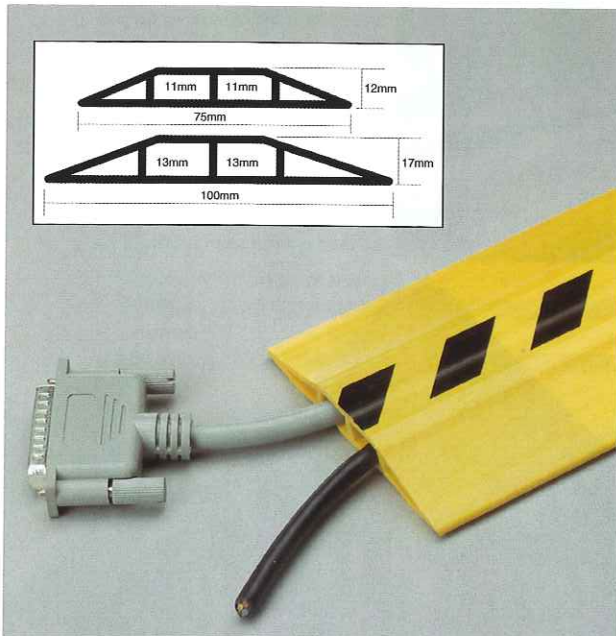

Speciality Matting

PVC Cable Protectors

Help you to comply with health and safety regulations

- Keeps cables tidy and safe, can be used on hard floors or carpets.
- Helps to prevent personal injury and damage to costly electrical equipment.

Recommended Uses: Offices, Computer Rooms, Laboratories.

Not suited for use near fork lift trucks.

PVC CABLE PROTECTORS

CODE	COLOUR	METRIC	IMPERIAL
CG375B	BLACK	75mm x 3m	3" x 10'
CG375G	GREY	75mm x 3m	3" x 10'
CG375Y	YELLOW	75mm x 3m	3" x 10'
CG375HZ	BLACK/YELLOW	75mm x 3m	3" x 10'
CG310B	BLACK	100mm x 3m	4" x 10'
CG310G	GREY	100mm x 3m	4" x 10'
CG310Y	YELLOW	100mm x 3m	4" x 10'
CG310HZ	BLACK/YELLOW	100mm x 3m	4" x 10'