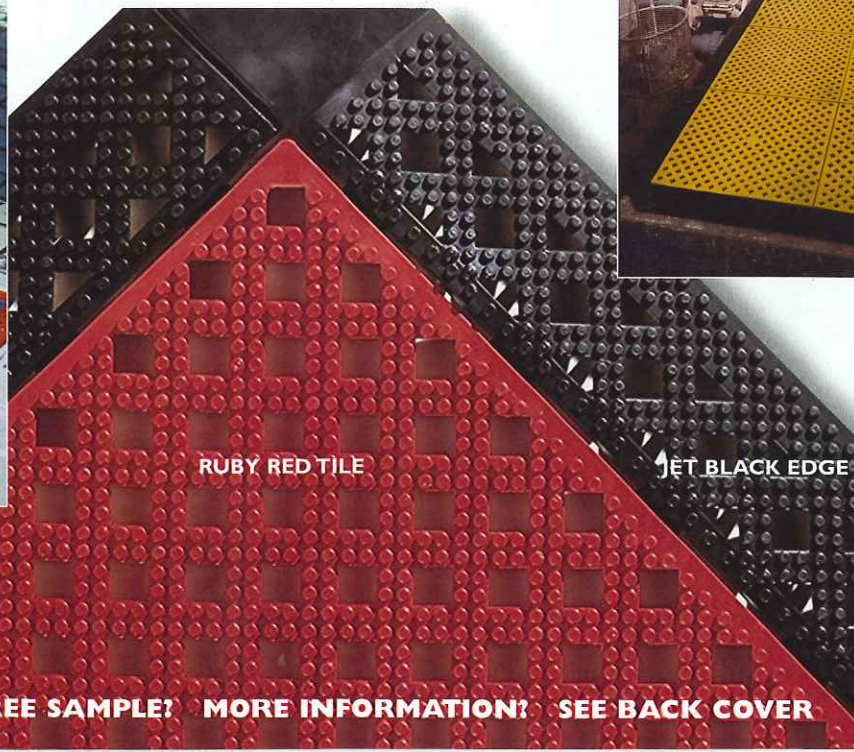

Kumfi Tile Polyethylene

The choice for larger areas

- More rigid construct than the PVC version with a price advantage to make it suited for larger areas.

- Chemical resistance further extended.
- Bevel edge in PVC will fit this tile for anti-trip safety.
- Easy to clean - simply unclip into small sections.

Depth 12mm

Recommended Uses: Packing Stations, Walkways, Industry - Light/Medium Duty.

TYPE	CODE	METRIC	IMPERIAL
TILE	KT-POLY	30cm x 30cm	12" x 12"
BEVEL EDGE	KTE-PVC	30cm x 5cm	12" x 2"

◆◆ **Wear Resistance**   ◆◆ **Slip Resistance**   ◆◆ **Anti-Fatigue**