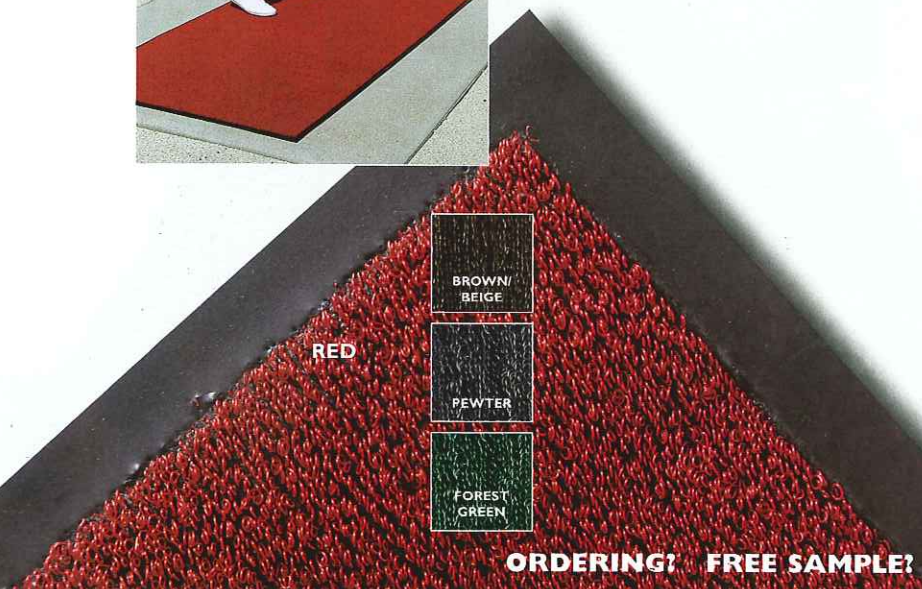

Entrance Mats

Scraper

Vinyl loops provide aggressive cleaning action

- Slip resistant vinyl base makes it ideal for use on hard floors inside or out.
- Can be used in extreme weather conditions and is easily cleaned by shaking or hosing off.

Depth 7mm **Colour:** Red, Brown beige, Pewter, Forest Green.

Recommended Uses: Indoor/Outdoor - Medium Foot Traffic.

CODE	METRIC	IMPERIAL
MSV2436	60 cm x 91cm	2' x 3'
MSV3648	91cm x 122cm	3' x 4'
MSV3660	91cm x 152cm	3' x 5'
MSV320	91cm x 6m	3' x 20'
MSV4872	122cm x 183cm	4' x 6'
MSV4896	122cm x 244cm	4' x 8'
MSV420	122cm x 6m	4' x 20'

◆ Water Retention
◆ Crush Resistance
◆ Soil Resistance