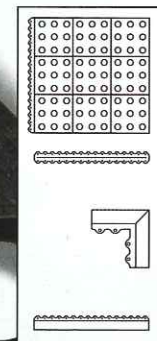

ORDERING? FREE SAMPLE? MORE INFORMATION? SEE BACK COVER