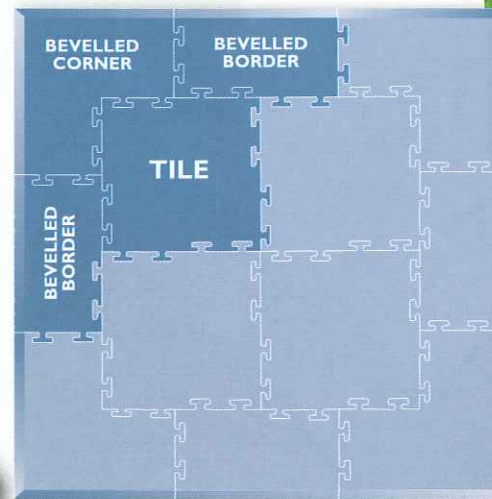

Example mat shown covers area 180cm x 180cm (6' x 6') using gym mats, corners and edges.