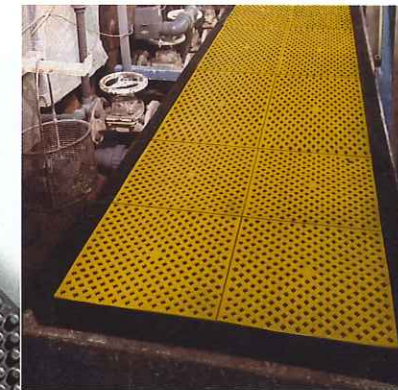

Kumfi Tile Polyethylene

The choice for larger areas

- More rigid construct than the PVC version with a price advantage to make it suited for larger areas.

- Chemical resistance further extended.
- Bevel edge in PVC will fit this tile for anti-trip safety.
- Easy to clean - simply unclip into small sections.

Depth 12mm

Recommended Uses: Packing Stations, Walkways, Industry - Light/Medium Duty.

TYPE	CODE	METRIC	IMPERIAL
TILE	KT-POLY	30cm x 30cm	12" x 12"
BEVEL EDGE	KTE-PVC	30cm x 5cm	12" x 2"

◆◆ **Wear Resistance**   ◆◆ **Slip Resistance**   ◆◆ **Anti-Fatigue**