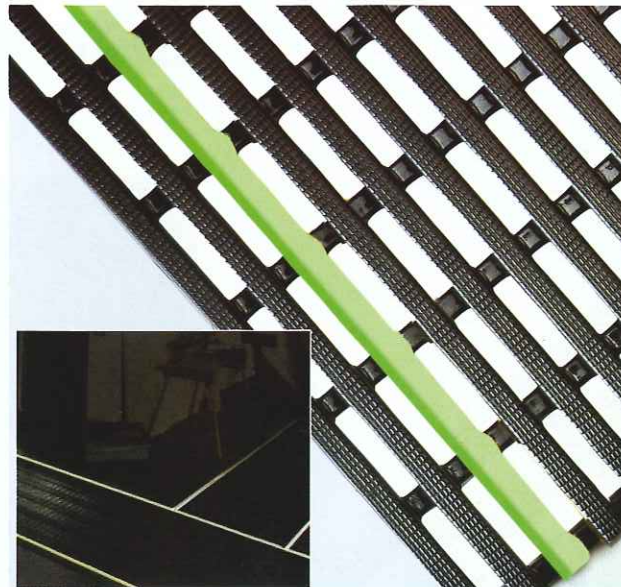

Interflex Glow

In emergencies Interflex Glow pinpoints escape routes

- Photoluminescent safety stripes glow in times of sudden darkness e.g. power failure.
- Grid welded PVC construction allows for liquids to quickly drain away.
- For larger widths, connector clips are available.

Depth 12.5mm

Recommended Uses: Medium to Heavy Industrial Areas.

CODE	METRIC	IMPERIAL
95069/60	60cm x 10m	24" x 33'
95069/80	80cm x 10m	32" x 33'
95069/100	100cm x 10m	39" x 33'
IXC	Connectors	
CUT LENGTHS		
95069/60C	60cm wide	24" wide
95069/80C	80cm wide	32" wide
95069/100C	100cm wide	39" wide

Wear Resistance

Slip Resistance

Anti-Fatigue