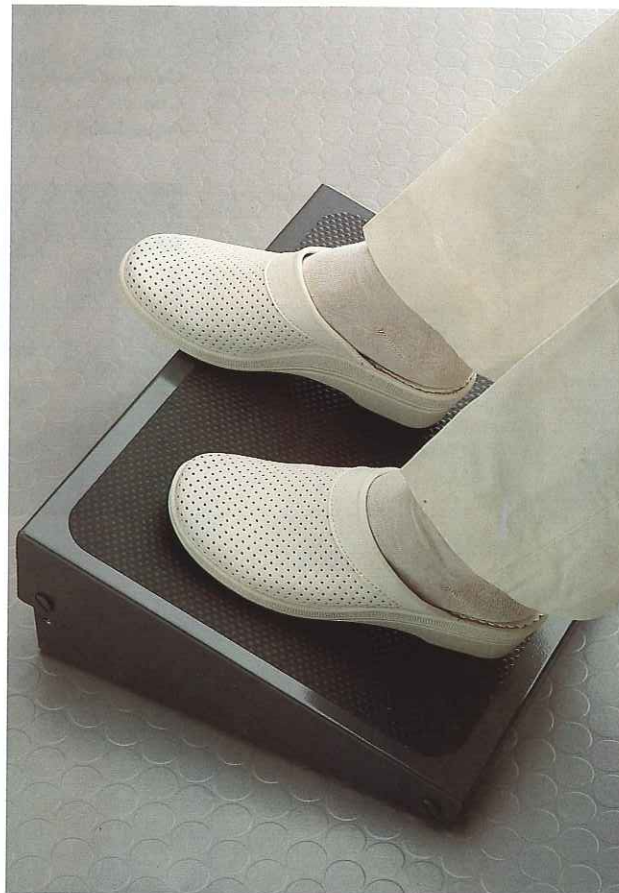

Heated Foot Rest

Posture improving heated footrest for cold areas

- Easily adjusts for temperature and angle.
- Rugged metal case, plastic coated top and rubber feet for stability.
- Fitted with 13 amp plug.

Wattage - 45

Recommended Uses: Offices or for Seated Industrial Workers.

CODE	METRIC	IMPERIAL
661	38cm x 31cm	15" x 12"