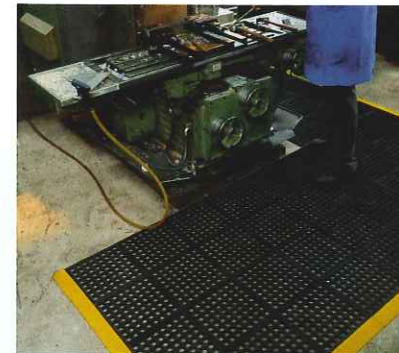

Industrial Matting

MATTING USAGE

ENTRANCES

INDUSTRY

FOOD AREAS

LEISURE

MATTING TYPE

DIRT REMOVAL

DIRT & WET REMOVAL

WET REMOVAL

ANTI FATIGUE

ANTI SLIP

SPECIALTY MATTING

ACCESSORIES

Cushion-Ease™ Solid Top

The ultimate for comfort and heavy duty usage

- Mats can be interlocked to form the mat size and shape of your choice.
- Compatible with Cushion Ease Open Top.

Depth 19mm **Colours:** Black - Resilient Standard Rubber, Terracotta - Grease Proof Rubber.

Accessories: Bevel Edges and Corners in black, yellow and terracotta.
Connector strips in black, for widthways joining of mats.

Recommended Uses: Heavy-Duty, Industrial Environments, Dry Areas.
Food Service.

TYPE	CODE	COLOUR	METRIC	IMPERIAL
MAT	57150	BLACK	91cm x 91cm	3' x 3'
MAT	56164	TERRACOTTA	91cm x 91cm	3' x 3'

ACCESSORIES - FITS SOLID + OPEN TOP CUSHION-EASE

Edge bevel	57162	BLACK	91cm	3'
Edge bevel	57156	TERRACOTTA	91cm	3'
Edge bevel	57192	YELLOW	91cm	3'
Corner	57163	BLACK	-	-
Corner	57157	TERRACOTTA	-	-
Corner	57193	YELLOW	-	-
Connector	57161	BLACK	91cm	3'
Connector	57155	TERRACOTTA	91cm	3'

Wear Resistance
◆◆◆

Slip Resistance
◆◆◆

Anti-Fatigue
◆◆◆

TERRACOTTA

BLACK

Cushion-Ease™ Open Top

Interlocks for superb worker comfort

- Open top allows liquids to drain away, leaving a safe work surface.
- Same in quality and comparable with Cushion Ease solid top.

Depth 19mm **Colours:** Black - Resilient Standard Rubber, Terracotta - Grease Proof Rubber.

Accessories: Bevel Edges and Corners in black, yellow and terracotta.
Connector strips in black, for widthways joining of mats.

Recommended Uses: Heavy-Duty, Industrial Environments, Dry or Wet Areas.
Food Service.

TYPE	CODE	COLOUR	METRIC	IMPERIAL
MAT	57160	BLACK	91cm x 91cm	3' x 3'
MAT	57154	TERRACOTTA	91cm x 91cm	3' x 3'