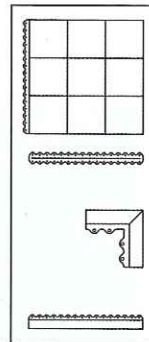

Wear Resistance
◆◆◆

Slip Resistance
◆◆◆

Anti-Fatigue
◆◆◆

TERRACOTTA

BLACK

Cushion-Ease™ Open Top

Interlocks for superb worker comfort

- Open top allows liquids to drain away, leaving a safe work surface.
- Same in quality and comparable with Cushion Ease solid top.